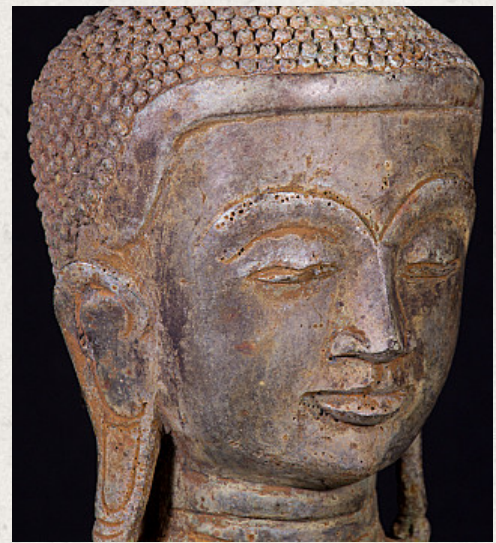

See on
website