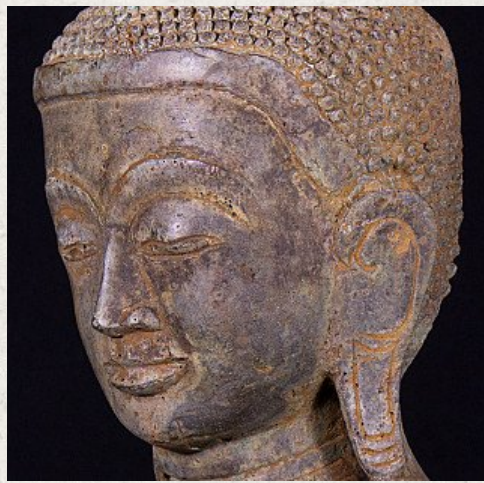

[See on website](#)