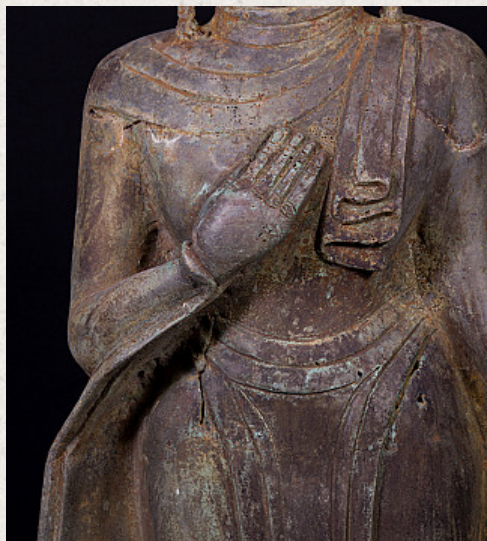

See on
website