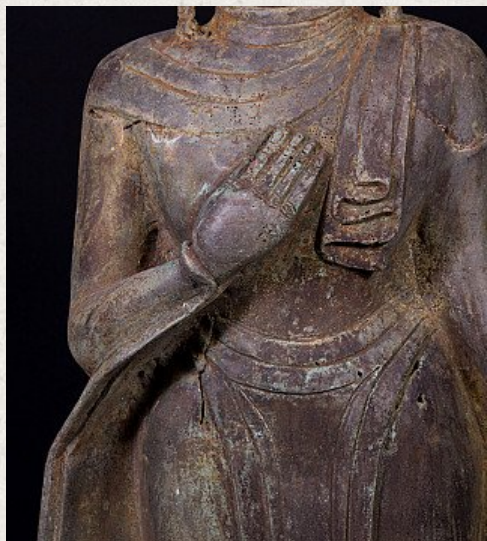

[See on website](#)