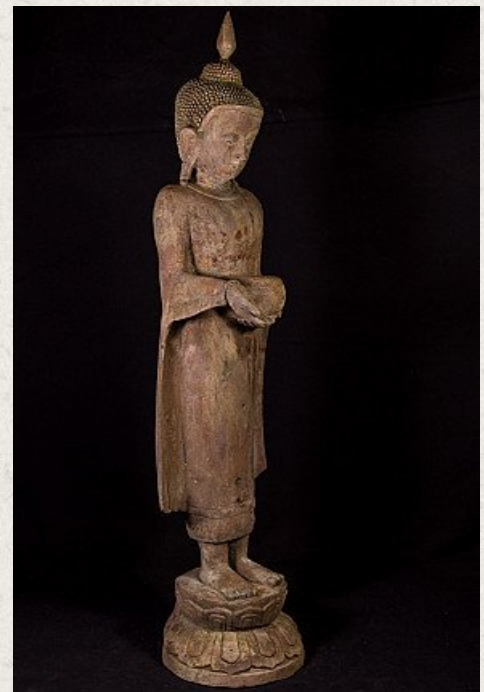

Old bronze Buddha statue

- Material : bronze
- 107 cm high
- 27 cm wide and 25 cm deep
- Middle 20th century
- Originating from Burma
- Nr: x-5

Asian art

Rielerweg 71-73

7416 ZB Deventer

The Netherlands

www.burmese-art.com

info@burmese-art.com

+31-6-22192241