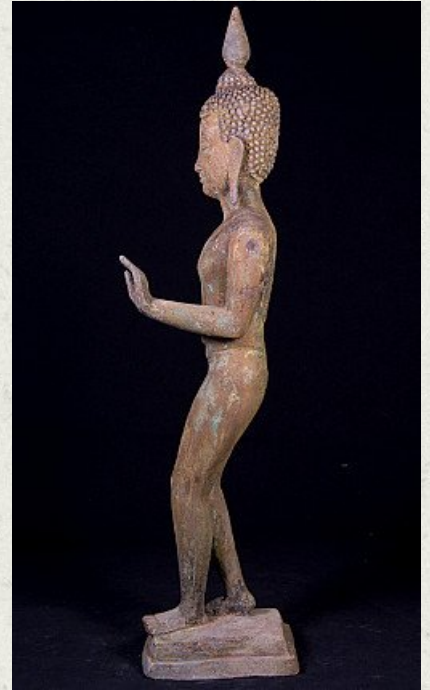

Old bronze Buddha statue

- Material : bronze
- 62 cm high
- 15 cm wide and 10 cm deep
- Abhaya mudra
- Middle 20th century
- Originating from Burma
- Nr: x-25

Asian art

Rielerweg 71-73

7416 ZB Deventer

The Netherlands

www.burmese-art.com

info@burmese-art.com

+31-6-22192241