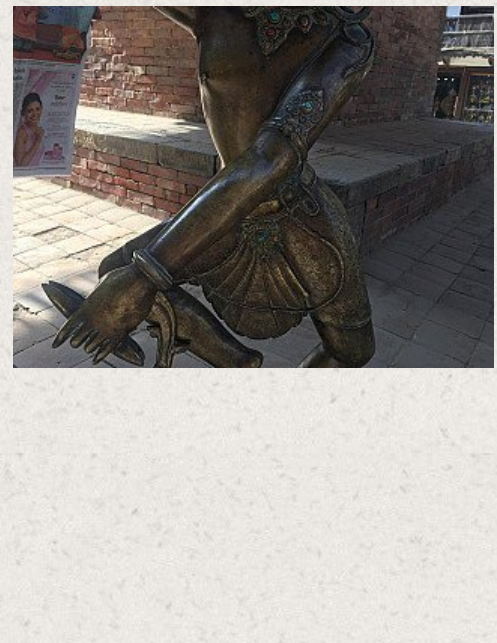

Large old bronze Bodhisattva statue

- Material : bronze
- 104 cm high
- Middle 20th century
- Very special, made in very high quality !
- Weight : 35-40 kg
- Is located in Nepal, but can be shipped by DHL within a few days.
- Originating from Nepal
- Nr: special-0233

Asian art

Rielerweg 71-73

7416 ZB Deventer

The Netherlands

www.burmese-art.com

info@burmese-art.com

+31-6-22192241