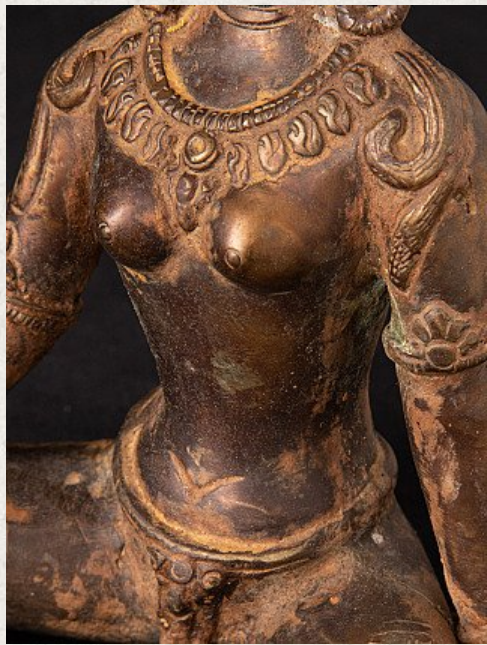

[See on website](#)