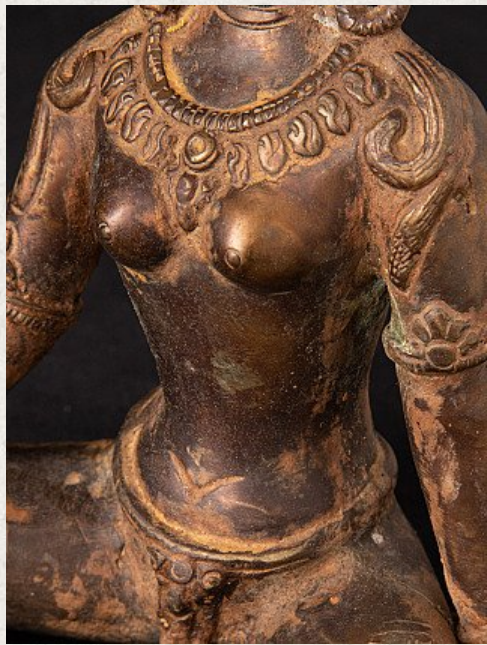

See on website