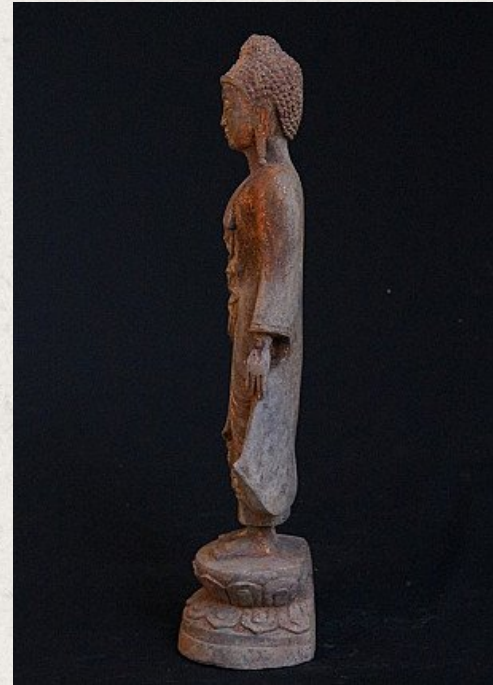

Old bronze Buddha statue

- Material : bronze
- 45 cm high
- Mandalay style
- Middle 20th century
- Originating from Burma
- Nr: X3

Asian art

Rielerweg 71-73

7416 ZB Deventer

The Netherlands

www.burmese-art.com

info@burmese-art.com

+31-6-22192241