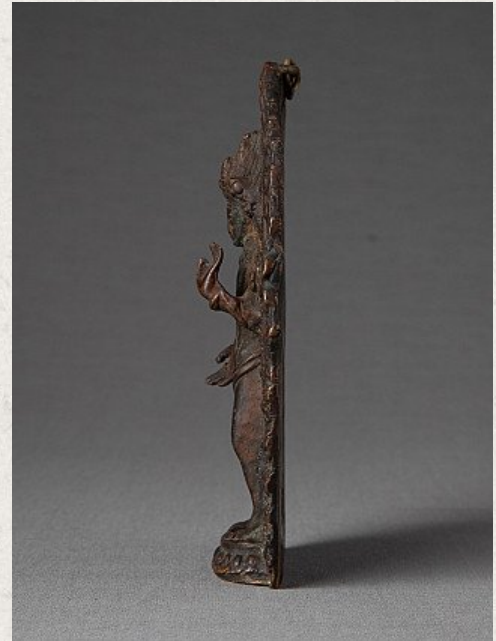

Old Nepali Tara statue

- Material : bronze
- 15,4 cm high
- 11 cm wide and 2,7 cm deep
- Middle 20th century
- Originating from Nepal
- Nr: TA-416

Asian art

Rielerweg 71-73

7416 ZB Deventer

The Netherlands

www.burmese-art.com

info@burmese-art.com

+31-6-22192241