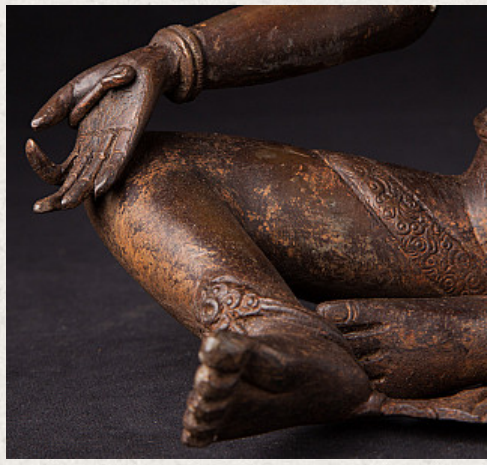

[See on website](#)