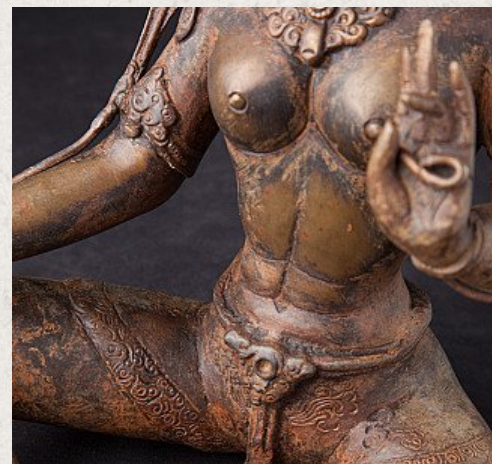

Old bronze Tara statue

- Material : bronze
- 27 cm high
- 20 cm wide and 17 cm deep
- Middle / late 20th century
- Originating from Nepal
- Nr: T-03

Asian art

Rielerweg 71-73
7416 ZB Deventer
The Netherlands
www.burmese-art.com
info@burmese-art.com
+31-6-22192241