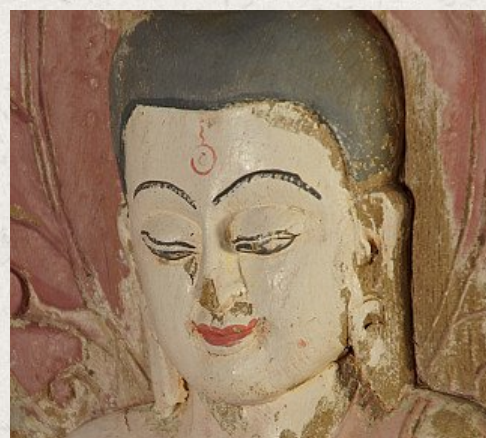

See on
website