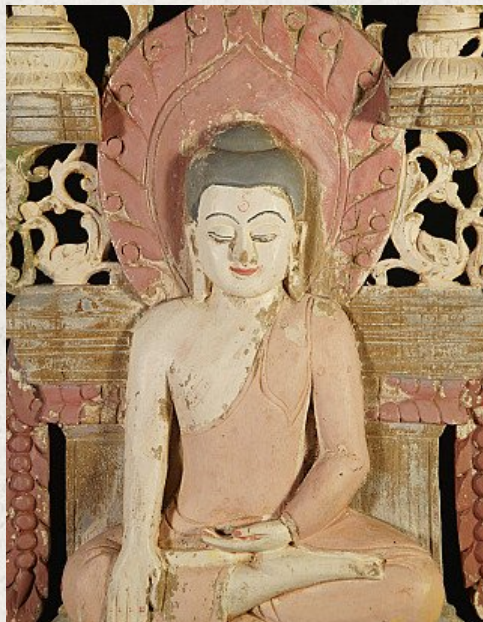

See on
website