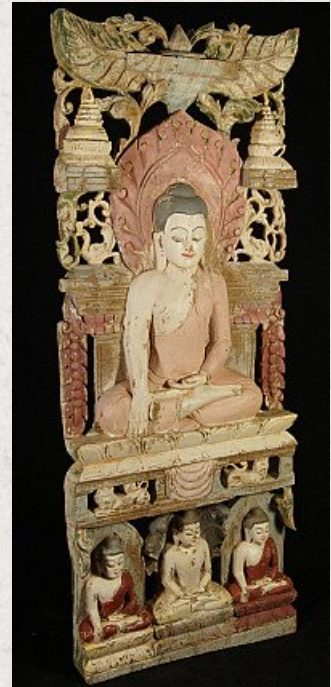

Old wooden Buddha panel

- Material : wood
- 90 cm high
- 39 cm wide and 6,5 cm deep
- Bhumisparsha mudra
- Middle 20th century
- Originating from Burma
- Nr: PLA

Asian art

Rielerweg 71-73

7416 ZB Deventer

The Netherlands

www.burmese-art.com

info@burmese-art.com

+31-6-22192241