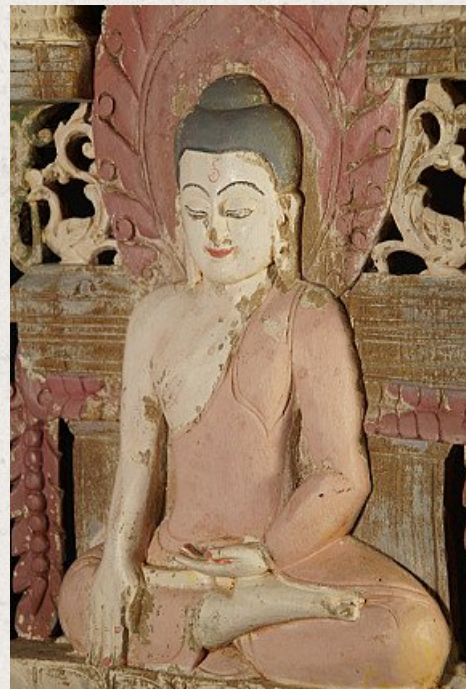

See on
website