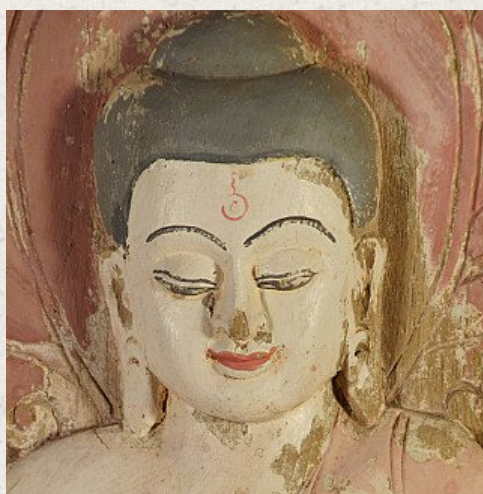

See on
website