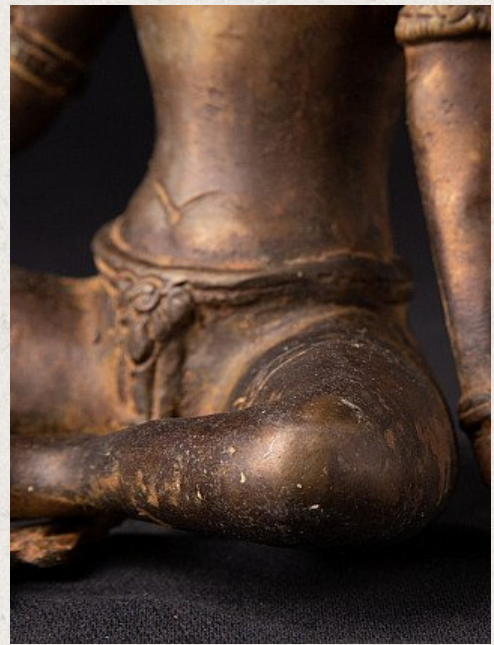

See on
website