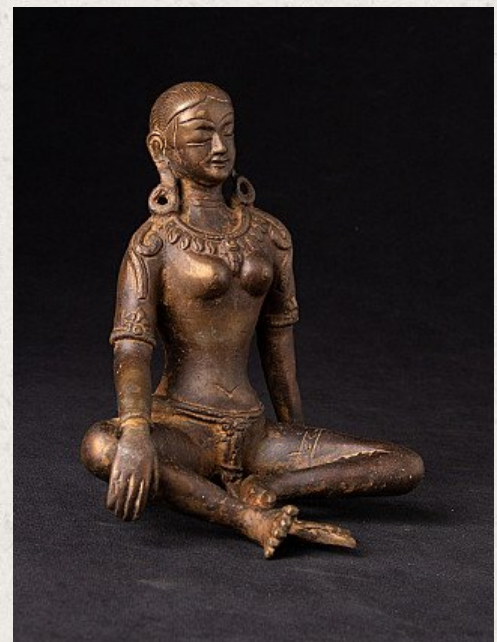

Bronze Nepali Parvati statue

- Material : bronze
- 14,6 cm high
- 13,6 cm wide and 13,2 cm deep
- Originating from Nepal
- Nr: PAR-54

Asian art

Rielerweg 71-73

7416 ZB Deventer

The Netherlands

www.burmese-art.com

info@burmese-art.com

+31-6-22192241