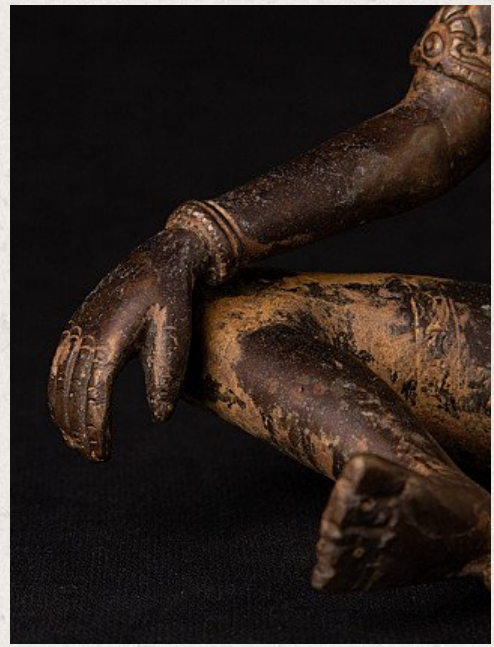

[See on website](#)