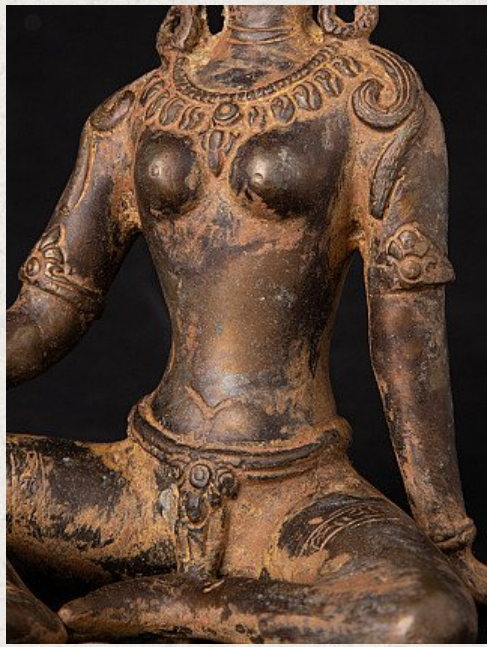

[See on website](#)