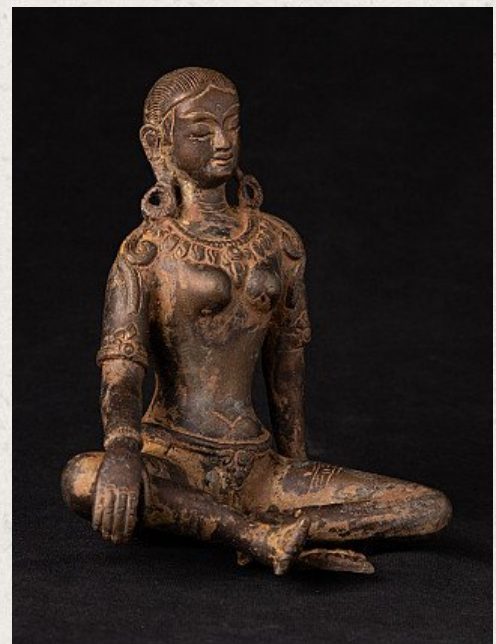

Bronze Nepali Parvati statue

- Material : bronze
- 14 cm high
- 13,4 cm wide and 10,5 cm deep
- Originating from Nepal
- Nr: PAR-52

Asian art

Rielerweg 71-73

7416 ZB Deventer

The Netherlands

www.burmese-art.com

info@burmese-art.com

+31-6-22192241