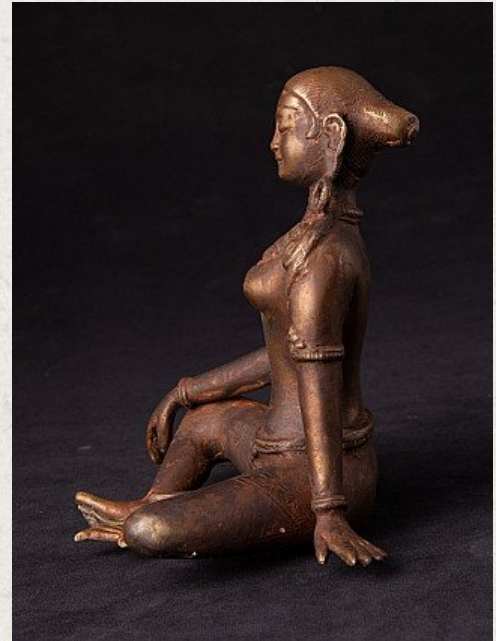

Bronze Nepali Parvati statue

- Material : bronze
- 14,6 cm high
- 13,5 cm wide and 9,9 cm deep
- Originating from Nepal
- Nr: PAR-51

Asian art

Rielerweg 71-73

7416 ZB Deventer

The Netherlands

www.burmese-art.com

info@burmese-art.com

+31-6-22192241