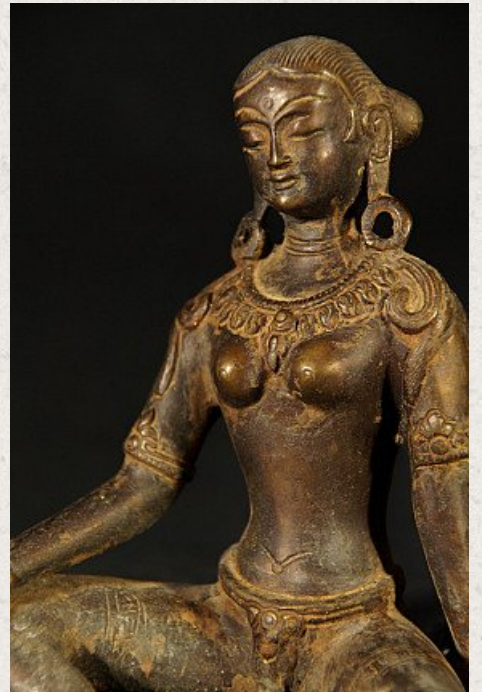

See on
website