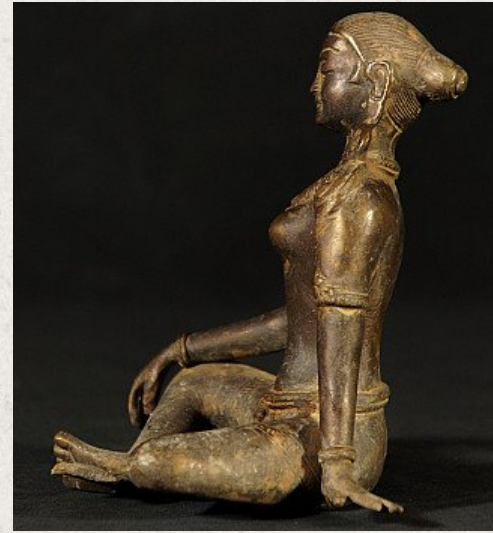

Old bronze Parvati statue

- Material : bronze
- 15 cm high
- 13 cm wide and 10 cm deep
- Late 20th century
- Originating from Nepal
- Nr: PAR-101

Asian art

Rielerweg 71-73

7416 ZB Deventer

The Netherlands

www.burmese-art.com

info@burmese-art.com

+31-6-22192241