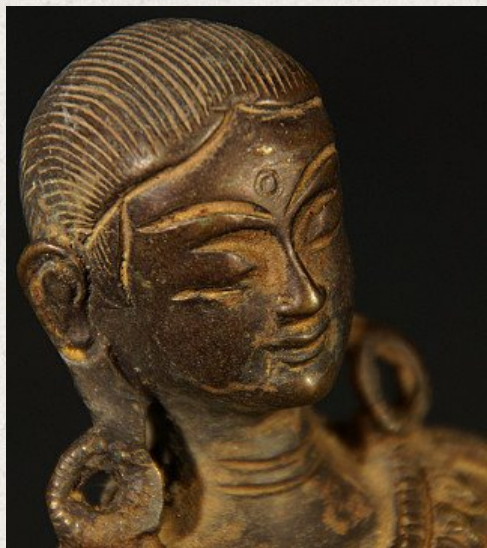

See on
website