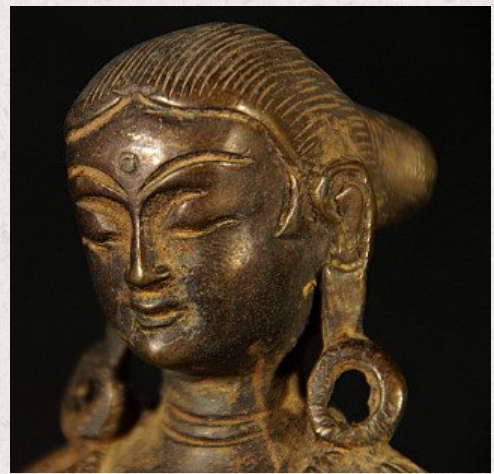

See on
website