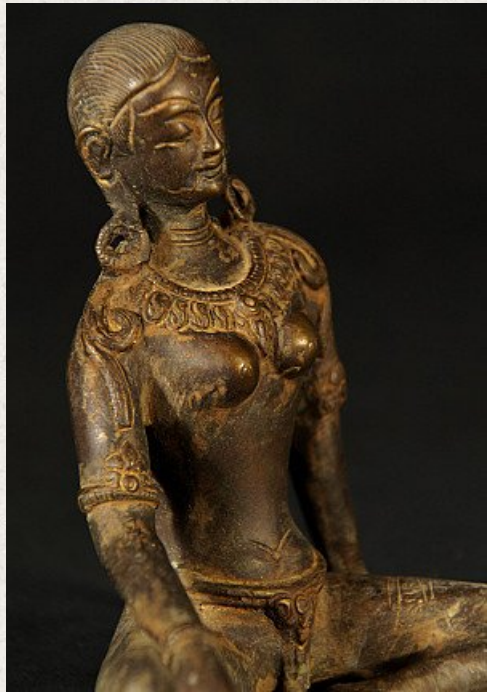

See on
website