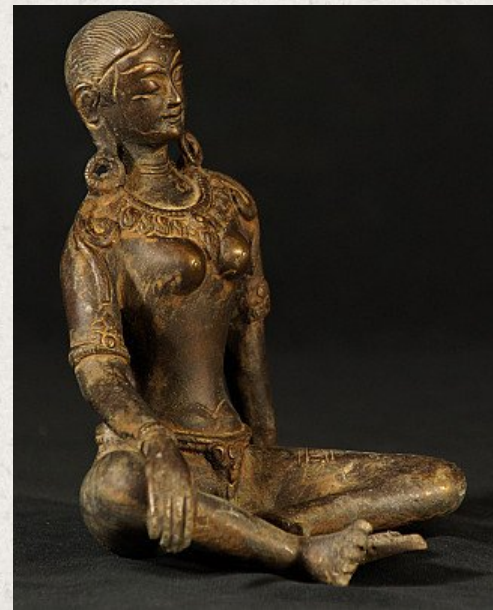

Old bronze Parvati statue

- Material : bronze
- 15 cm high
- 13 cm wide and 10 cm deep
- Late 20th century
- Originating from Nepal
- Nr: PAR-101

Asian art

Rielerweg 71-73

7416 ZB Deventer

The Netherlands

www.burmese-art.com

info@burmese-art.com

+31-6-22192241