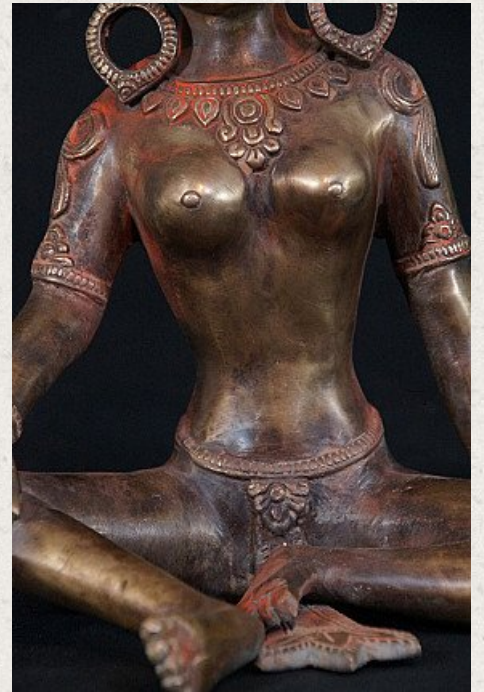

[See on website](#)