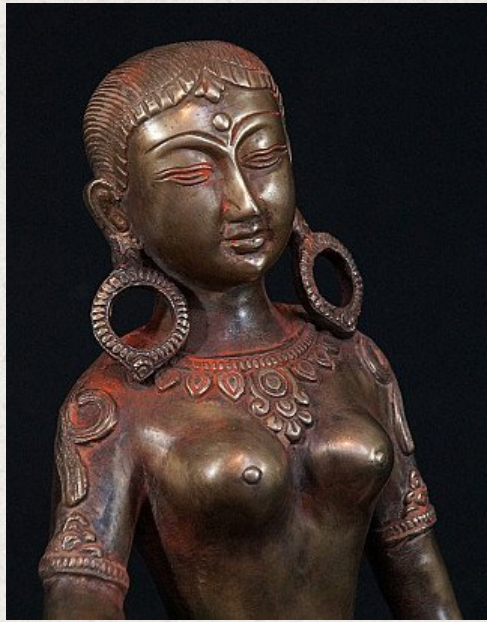

[See on website](#)