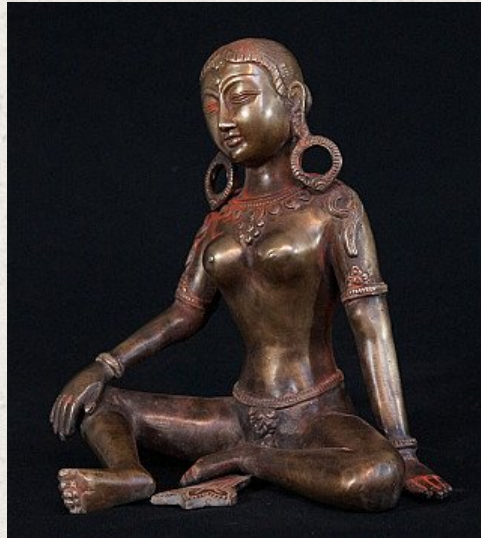

Bronze Nepali Parvati statue

- Material : bronze
- 25 cm high
- 23 cm wide - 20 cm deep
- Originating from Nepal
- Nr: PAR-05

Asian art

Rielerweg 71-73

7416 ZB Deventer

The Netherlands

www.burmese-art.com

info@burmese-art.com

+31-6-22192241