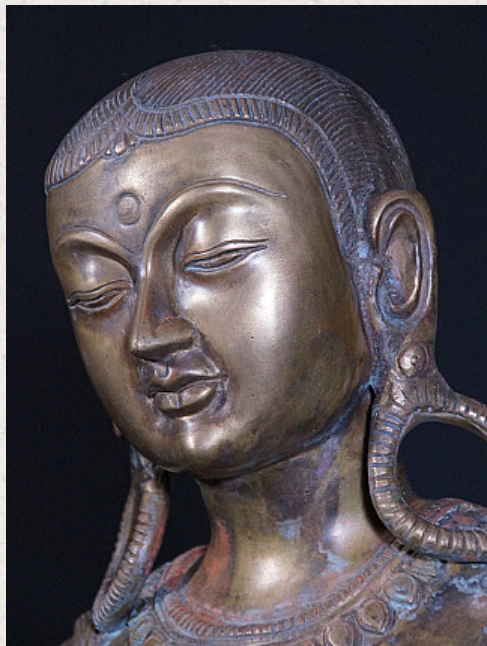

Large bronze Parvati statue

- Material : bronze
- 46 cm high
- 42 cm wide - 32 cm deep
- Originating from Nepal
- Nr: PAR-04

Asian art

Rielerweg 71-73
7416 ZB Deventer
The Netherlands
www.burmese-art.com
info@burmese-art.com
+31-6-22192241