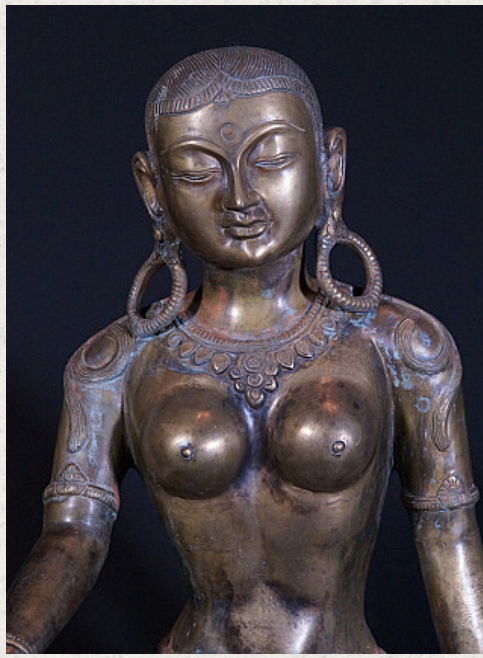

Large bronze Parvati statue

- Material : bronze
- 46 cm high
- 42 cm wide - 32 cm deep
- Originating from Nepal
- Nr: PAR-04

Asian art

Rielerweg 71-73
7416 ZB Deventer
The Netherlands
www.burmese-art.com
info@burmese-art.com
+31-6-22192241