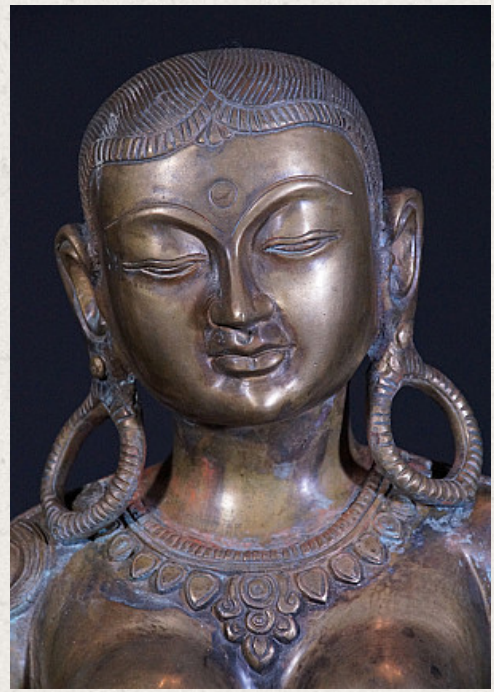

Large bronze Parvati statue

- Material : bronze
- 46 cm high
- 42 cm wide - 32 cm deep
- Originating from Nepal
- Nr: PAR-04

Asian art

Rielerweg 71-73
7416 ZB Deventer
The Netherlands
www.burmese-art.com
info@burmese-art.com
+31-6-22192241