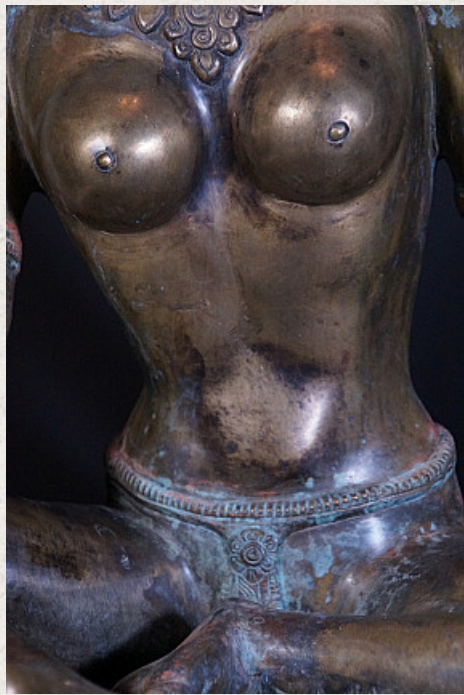

Large bronze Parvati statue

- Material : bronze
- 46 cm high
- 42 cm wide - 32 cm deep
- Originating from Nepal
- Nr: PAR-04

Asian art

Rielerweg 71-73
7416 ZB Deventer
The Netherlands
www.burmese-art.com
info@burmese-art.com
+31-6-22192241