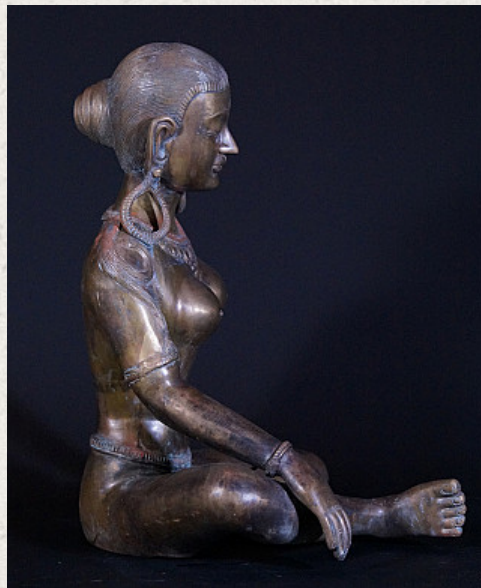

Large bronze Parvati statue

- Material : bronze
- 46 cm high
- 42 cm wide - 32 cm deep
- Originating from Nepal
- Nr: PAR-04

Asian art

Rielerweg 71-73
7416 ZB Deventer
The Netherlands
www.burmese-art.com
info@burmese-art.com
+31-6-22192241