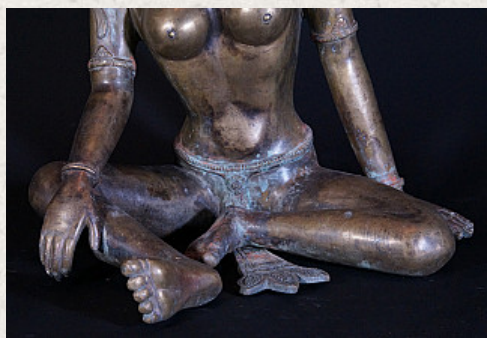

Large bronze Parvati statue

- Material : bronze
- 46 cm high
- 42 cm wide - 32 cm deep
- Originating from Nepal
- Nr: PAR-04

Asian art

Rielerweg 71-73
7416 ZB Deventer
The Netherlands
www.burmese-art.com
info@burmese-art.com
+31-6-22192241