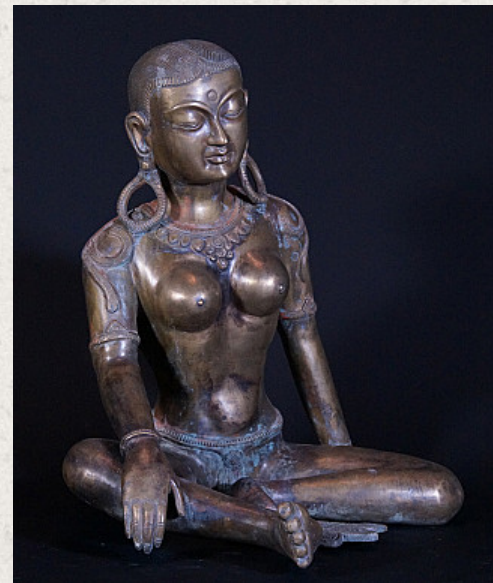

Large bronze Parvati statue

- Material : bronze
- 46 cm high
- 42 cm wide - 32 cm deep
- Originating from Nepal
- Nr: PAR-04

Asian art

Rielerweg 71-73
7416 ZB Deventer
The Netherlands
www.burmese-art.com
info@burmese-art.com
+31-6-22192241