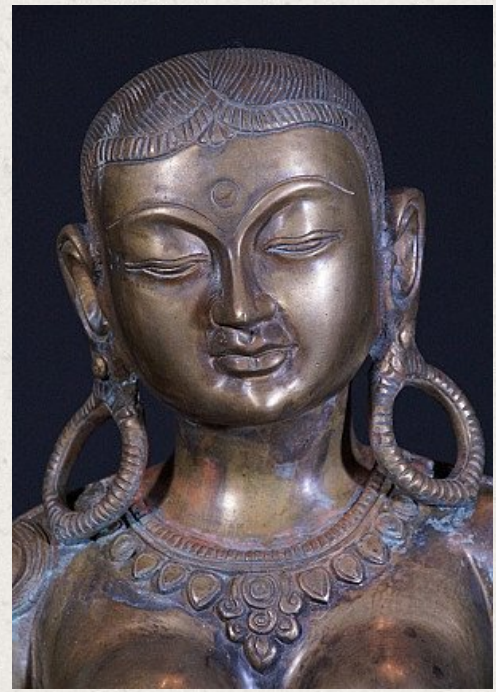

[See on website](#)