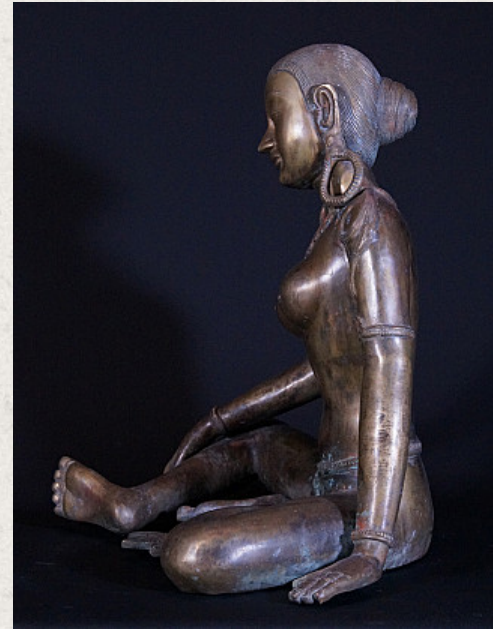

Large bronze Parvati statue

- Material : bronze
- 46 cm high
- 42 cm wide - 32 cm deep
- Originating from Nepal
- Nr: PAR-04

Asian art

Rielerweg 71-73
7416 ZB Deventer
The Netherlands
www.burmese-art.com
info@burmese-art.com
+31-6-22192241