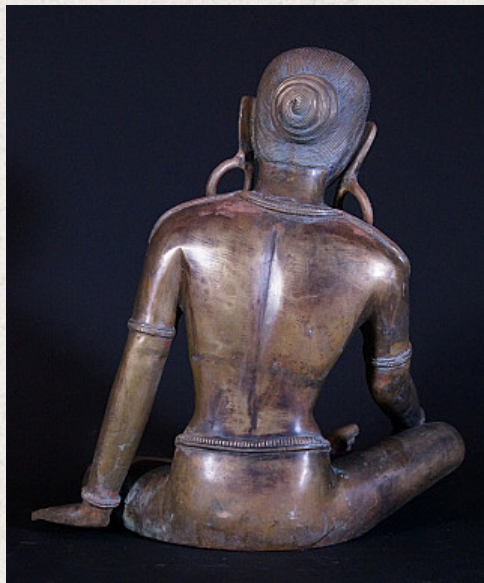

Large bronze Parvati statue

- Material : bronze
- 46 cm high
- 42 cm wide - 32 cm deep
- Originating from Nepal
- Nr: PAR-04

Asian art

Rielerweg 71-73
7416 ZB Deventer
The Netherlands
www.burmese-art.com
info@burmese-art.com
+31-6-22192241