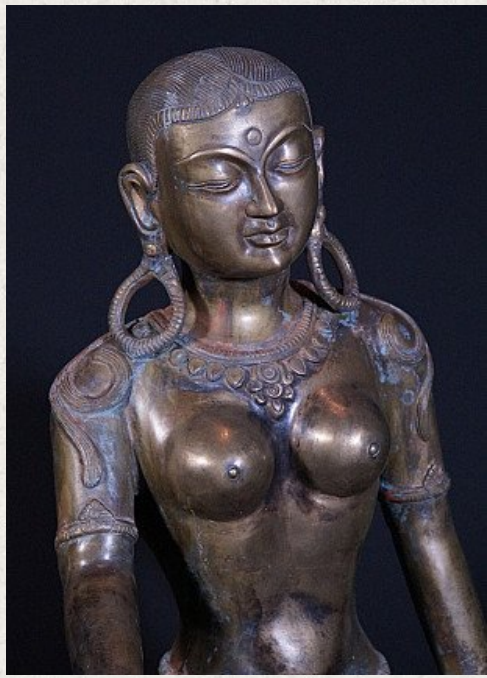

[See on website](#)