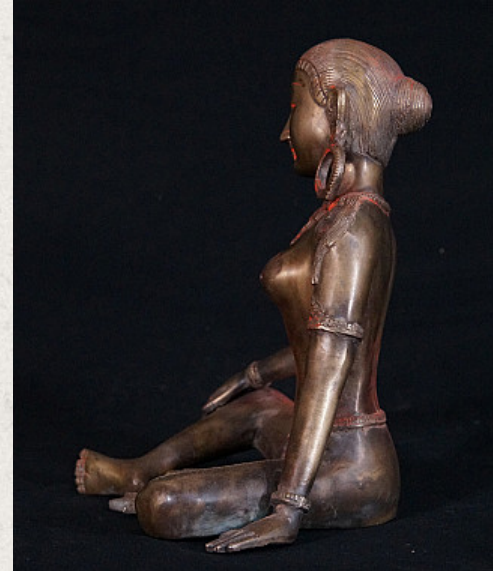

Bronze Parvati statue

- Material : bronze
- 25 cm high
- 22 cm wide
- Originating from India
- Nr: PAR-02

Asian art

Rielerweg 71-73
7416 ZB Deventer
The Netherlands
www.burmese-art.com
info@burmese-art.com
+31-6-22192241