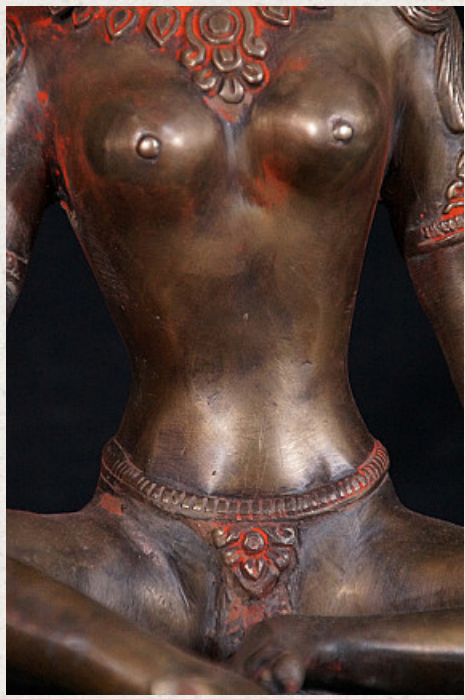

Bronze Parvati statue

- Material : bronze
- 25 cm high
- 22 cm wide
- Originating from India
- Nr: PAR-02

Asian art

Rielerweg 71-73
7416 ZB Deventer
The Netherlands
www.burmese-art.com
info@burmese-art.com
+31-6-22192241