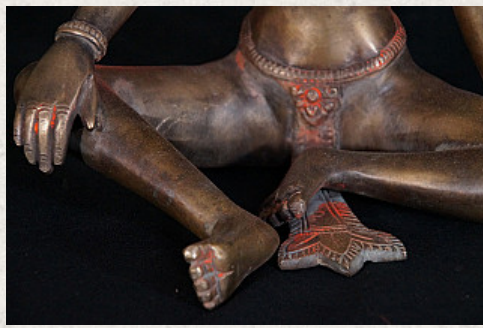

Bronze Parvati statue

- Material : bronze
- 25 cm high
- 22 cm wide
- Originating from India
- Nr: PAR-02

Asian art

Rielerweg 71-73
7416 ZB Deventer
The Netherlands
www.burmese-art.com
info@burmese-art.com
+31-6-22192241