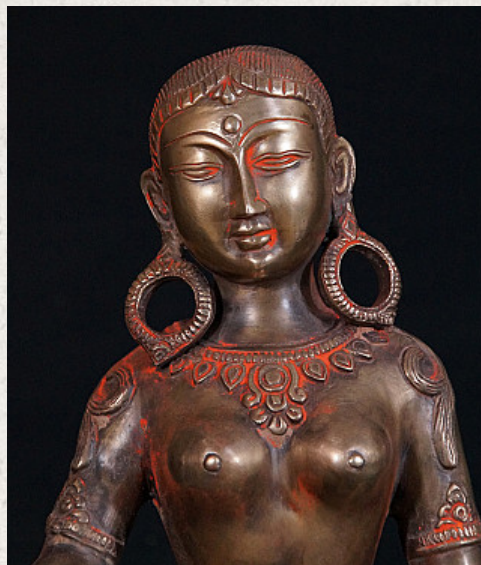

Bronze Parvati statue

- Material : bronze
- 25 cm high
- 22 cm wide
- Originating from India
- Nr: PAR-02

Asian art

Rielerweg 71-73
7416 ZB Deventer
The Netherlands
www.burmese-art.com
info@burmese-art.com
+31-6-22192241