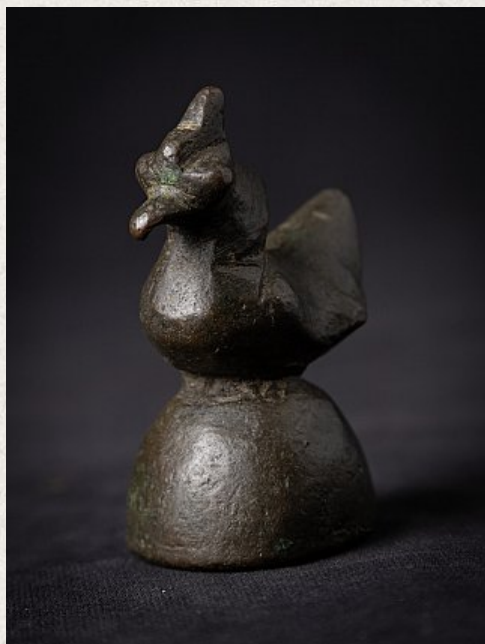

Antique Burmese Opium Weight

- Material : bronze
- 7 cm high
- 3,8 cm wide and 5,3 cm deep
- 19th century - probably older
- Originating from Burma
- Nr: OPG-4

Asian art

Rielerweg 71-73

7416 ZB Deventer

The Netherlands

www.burmese-art.com

info@burmese-art.com

+31-6-22192241