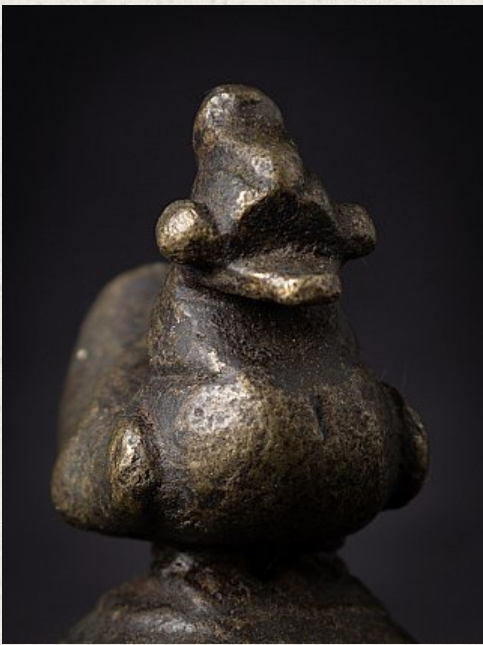

[See on website](#)