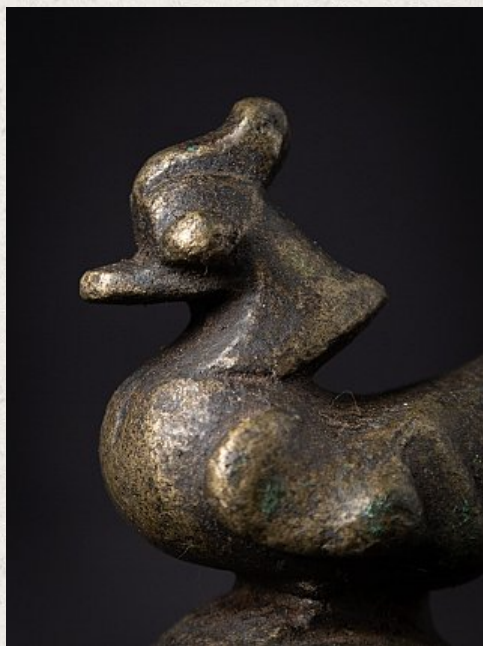

[See on website](#)