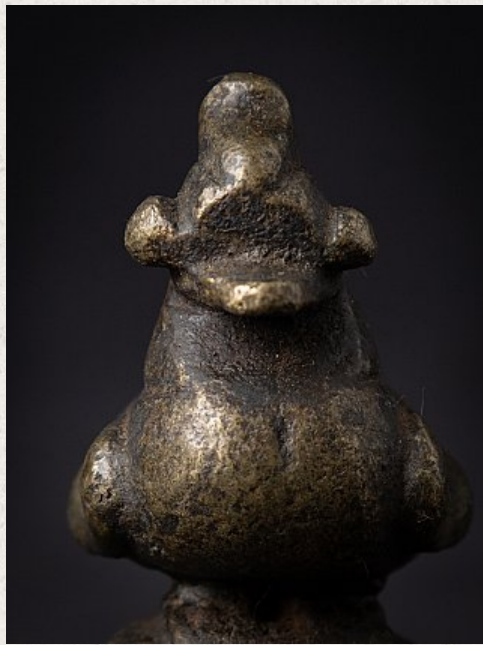

[See on website](#)