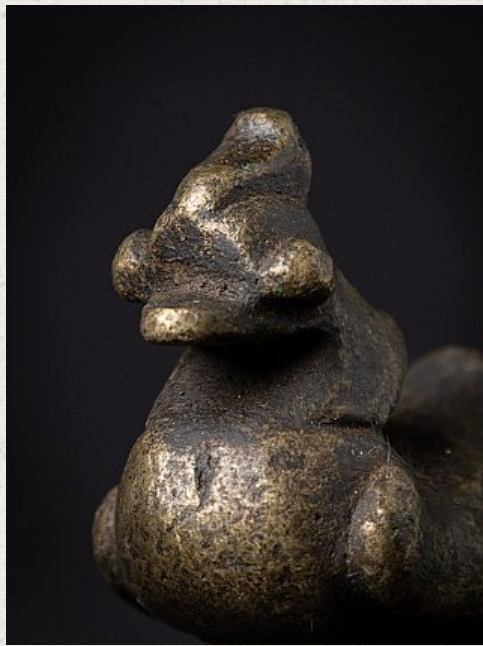

[See on website](#)