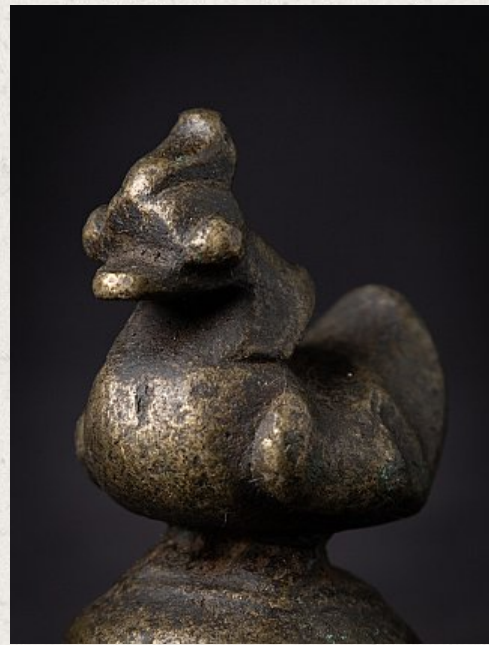

[See on website](#)