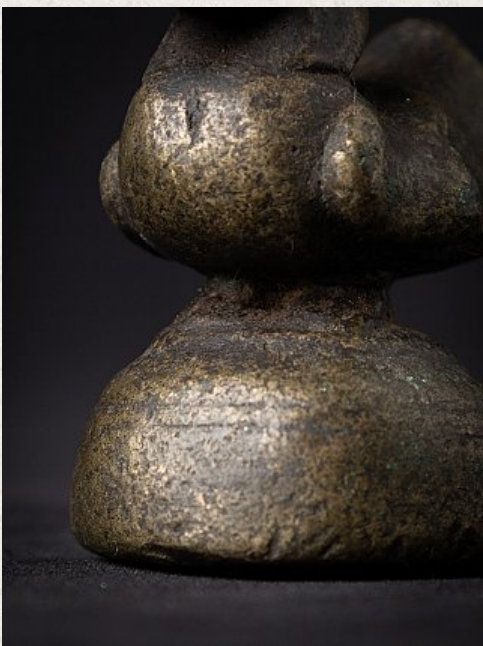

[See on website](#)