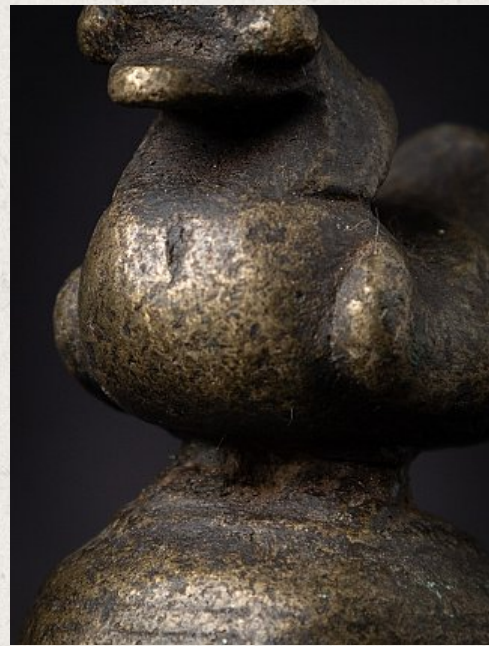

[See on website](#)