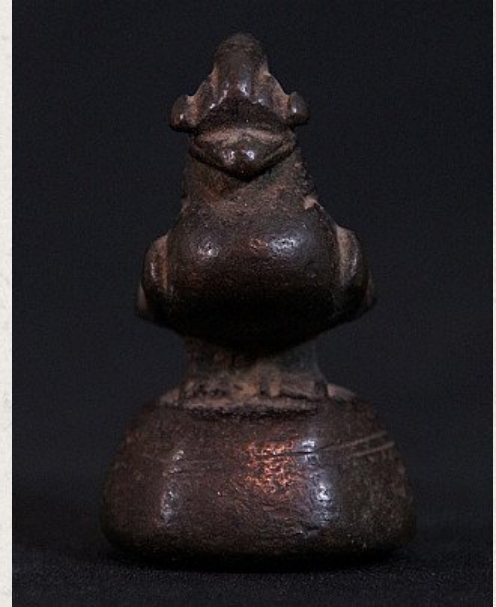

Antique opium weight

- Material : bronze
- 6,8 cm high
- Weight: 20 tical / 306 grams
- Shape: Hintha bird
- Originating from Burma
- Nr: OP-68

Asian art

Rielerweg 71-73

7416 ZB Deventer

The Netherlands

www.burmese-art.com

info@burmese-art.com

+31-6-22192241

[See on website](#)