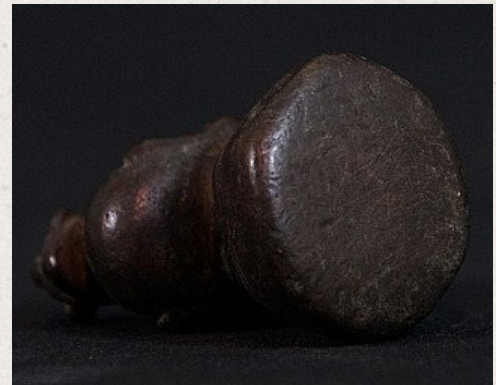

Antique opium weight

- Material : bronze
- 6,8 cm high
- Weight: 20 tical / 306 grams
- Shape: Hintha bird
- Originating from Burma
- Nr: OP-68

Asian art

Rielerweg 71-73

7416 ZB Deventer

The Netherlands

www.burmese-art.com

info@burmese-art.com

+31-6-22192241

[See on website](#)