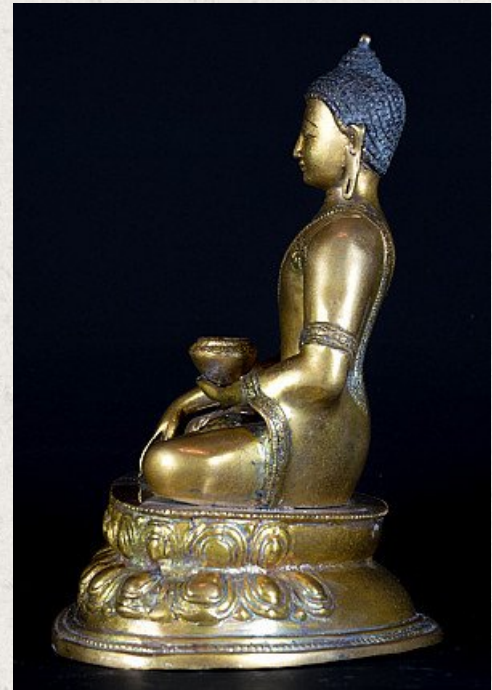

Bronze Nepali Buddha statue

- Material : bronze
- 29 cm high
- 25,5 cm wide and 18,5 cm deep
- Bhumisparsha mudra
- Early 21st century - newly made
- Originating from Nepal
- Nr: NEPAL-2

Asian art

Rielerweg 71-73

7416 ZB Deventer

The Netherlands

www.burmese-art.com

info@burmese-art.com

+31-6-22192241