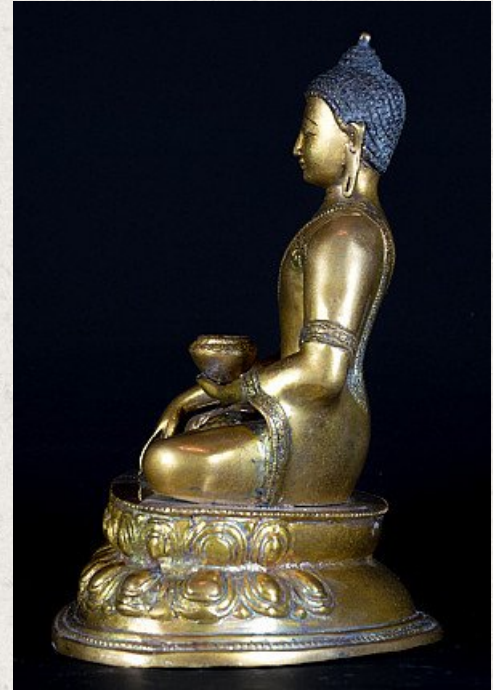

Bronze Nepali Buddha statue

- Material : bronze
- 29 cm high
- 25,5 cm wide and 18,5 cm deep
- Bhumisparsha mudra
- Early 21st century - newly made
- Originating from Nepal
- Nr: NEPAL-2

Asian art

Rielerweg 71-73

7416 ZB Deventer

The Netherlands

www.burmese-art.com

info@burmese-art.com

+31-6-22192241