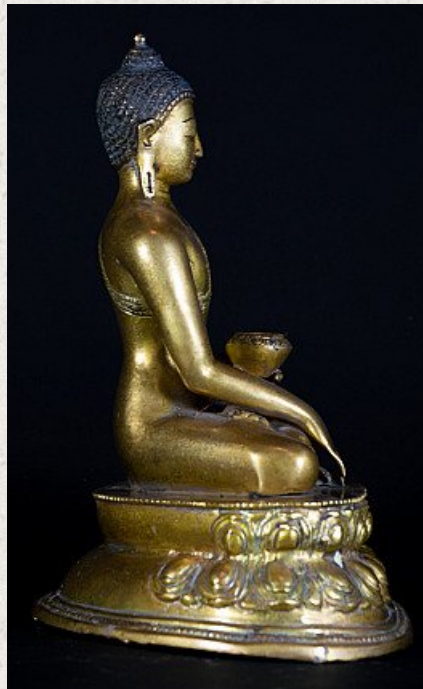

Bronze Nepali Buddha statue

- Material : bronze
- 29 cm high
- 25,5 cm wide and 18,5 cm deep
- Bhumisparsha mudra
- Early 21st century - newly made
- Originating from Nepal
- Nr: NEPAL-2

Asian art

Rielerweg 71-73

7416 ZB Deventer

The Netherlands

www.burmese-art.com

info@burmese-art.com

+31-6-22192241