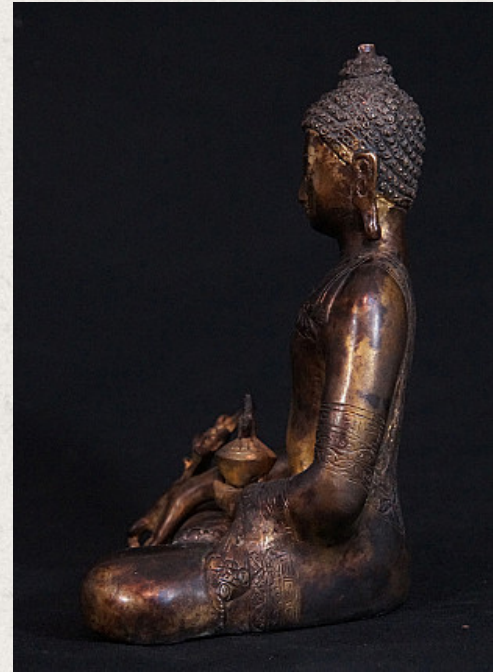

Bronze Medicine Buddha

- Material : bronze
- 21,5 cm high
- 16 cm wide
- Varada mudra
- Originating from Nepal
- Nr: NEP-04

Asian art

Rielerweg 71-73

7416 ZB Deventer

The Netherlands

www.burmese-art.com

info@burmese-art.com

+31-6-22192241