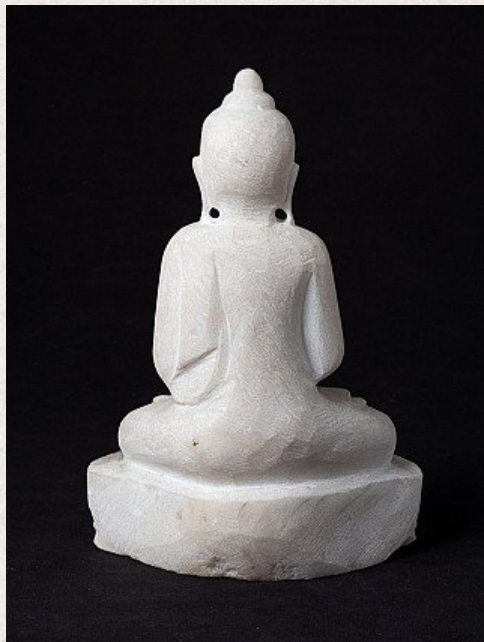

Marble Buddha statue

- Material : marble
- 23,6 cm high
- 16,2 cm wide and 9,7 cm deep
- Dhyana mudra
- Originating from Burma
- Nr: NE-33

Asian art

Rielerweg 71-73

7416 ZB Deventer

The Netherlands

www.burmese-art.com

info@burmese-art.com

+31-6-22192241