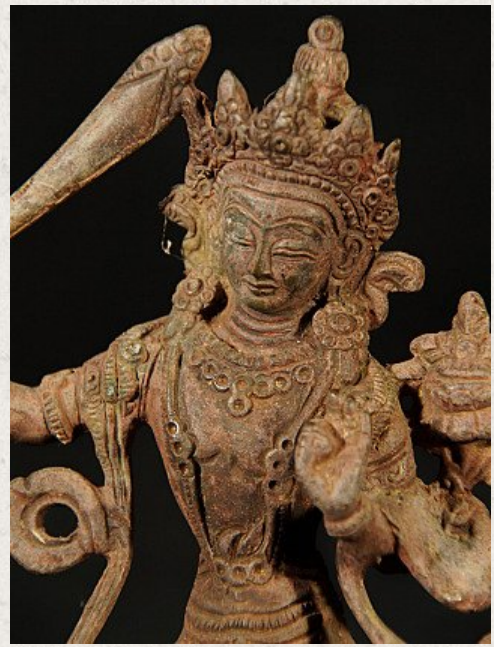

[See on website](#)