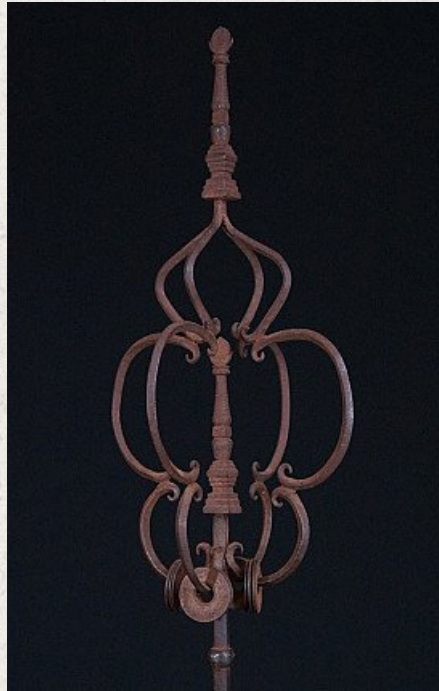

- Material: Iron
- 75 cm high
- The height is measured without the base
- 12-14th century / Kamakura period
- Was carried by high ranking priests and also by Bodhisattva Jizo with twelve rings symbolizing the twelve steps of causes and effects and two stupa crowned with the sun and the moon.
- A few paper documents were found inside the staff, see the last picture.
- Originating from Japan
- Nr: M7