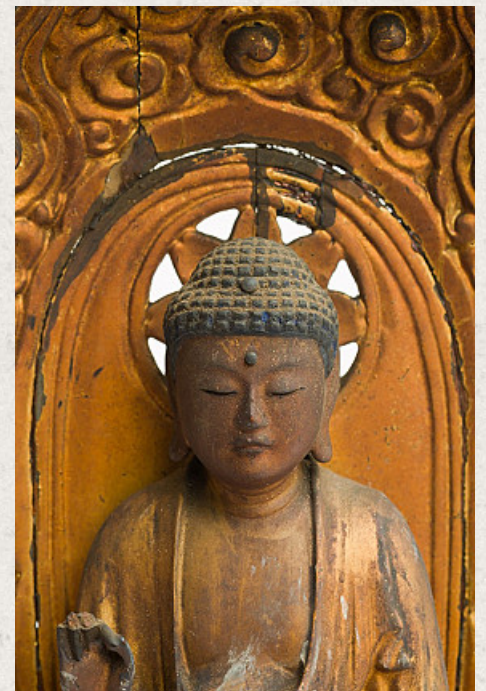

Gilded group Amida Sanson

- Material : wood
- 45 cm high
- Bodhisattva is aproximately 30,5 cm high
- Gilded with 24 krt. gold
- Abhaya mudra
- Dating from the Meiji period (late 19th / early 20th century)
- Standing Amida Buddha with 2 Bodhisattvas : Avalokitesvara and Seishi bosatsu
- Originating from Japan
- Nr: M-102

Asian art

Rielerweg 71-73

7416 ZB Deventer

The Netherlands

www.burmese-art.com

info@burmese-art.com

+31-6-22192241