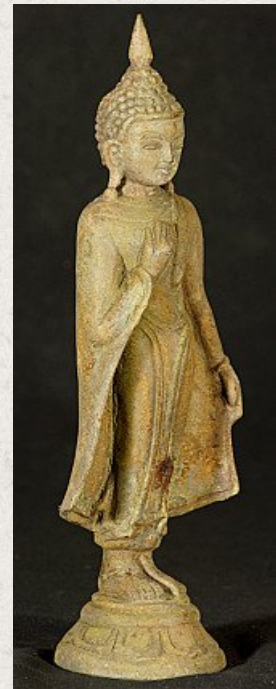

Old bronze Buddha statue

- Material : bronze
- 27,5 cm high
- 11,5 cm wide and 6 cm deep
- Mandalay style
- Middle 20th century
- Originating from Burma
- Nr: KL-31

Asian art

Rielerweg 71-73

7416 ZB Deventer

The Netherlands

www.burmese-art.com

info@burmese-art.com

+31-6-22192241