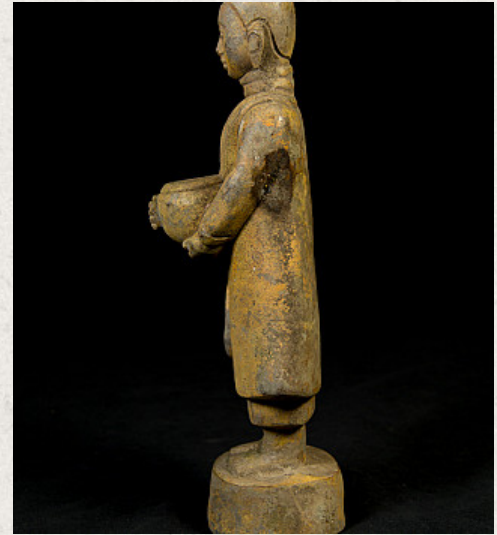

Old bronze Monk statue

- Material : bronze
- 24,5 cm high
- 8,5 cm wide and 7,5 cm deep
- Middle 20th century
- Originating from Burma
- Nr: KL-24

Asian art

Rielerweg 71-73

7416 ZB Deventer

The Netherlands

www.burmese-art.com

info@burmese-art.com

+31-6-22192241