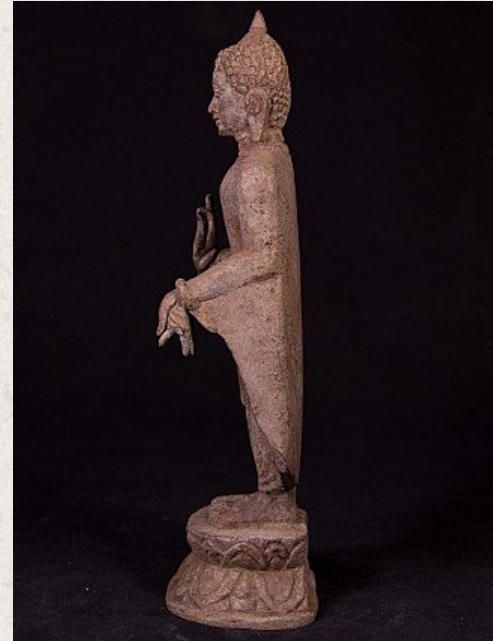

Old bronze Buddha statue

- Material : bronze
- 25 cm high
- 8,5 cm wide and 6,5 cm deep
- Bagan style
- Late 20th century
- Originating from Burma
- Nr: KL-22

Asian art

Rielerweg 71-73

7416 ZB Deventer

The Netherlands

www.burmese-art.com

info@burmese-art.com

+31-6-22192241