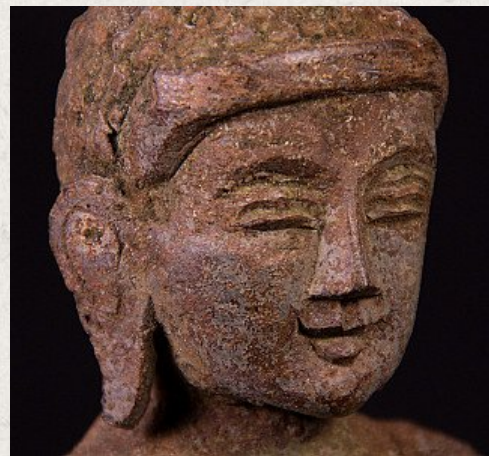

See on
website