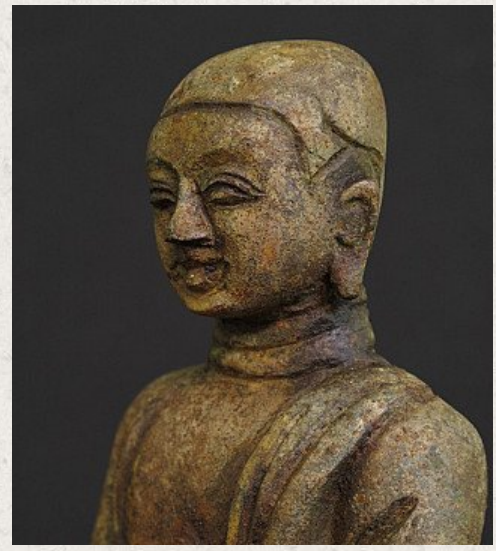

[See on website](#)