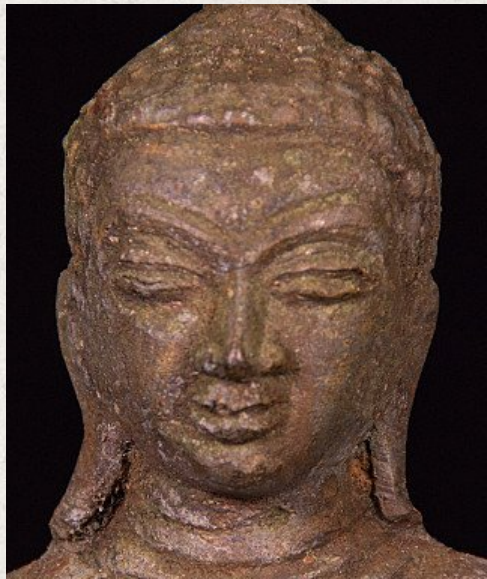

[See on website](#)