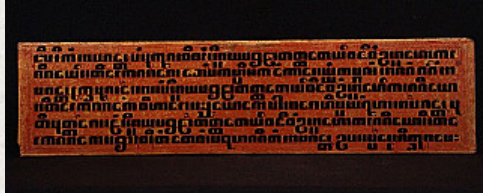

Page of Kammavaca manuscript

- Material : lacquerware
- 15 cm high
- 60,5 cm long
- Made of lacquered bamboo
- 19th century, Mandalay period
- Gilt with 24 krt. gold leaf
- Originating from Burma
- Nr: KAMA

Asian art

Rielerweg 71-73

7416 ZB Deventer

The Netherlands

www.burmese-art.com

info@burmese-art.com

+31-6-22192241

See on website