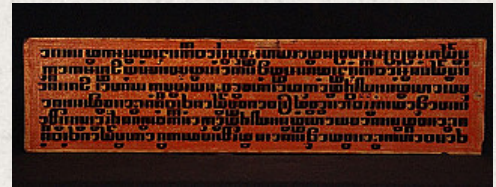

Page of Kammavaca manuscript

- Material : lacquerware
- 15 cm high
- 60,5 cm long
- Made of lacquered bamboo
- 19th century, Mandalay period
- Gilt with 24 krt. gold leaf
- Originating from Burma
- Nr: KAMA

Asian art

Rielerweg 71-73

7416 ZB Deventer

The Netherlands

www.burmese-art.com

info@burmese-art.com

+31-6-22192241

See on website