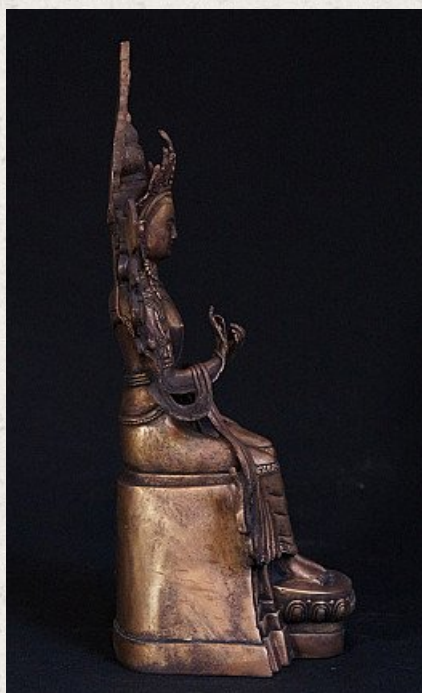

Old Nepali Maitreya Buddha statue

- Material : bronze
- 31,5 cm high
- 12 cm wide
- 12,5 cm deep
- Dharmachakra mudra
- Middle 20th century
- Originating from Nepal
- Nr: JA-13

Asian art

Rielerweg 71-73

7416 ZB Deventer

The Netherlands

www.burmese-art.com

info@burmese-art.com

+31-6-22192241