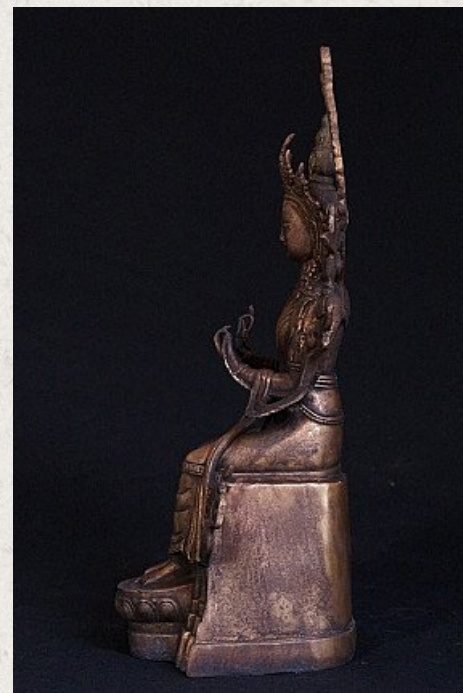

Old Nepali Maitreya Buddha statue

- Material : bronze
- 31,5 cm high
- 12 cm wide
- 12,5 cm deep
- Dharmachakra mudra
- Middle 20th century
- Originating from Nepal
- Nr: JA-13

Asian art

Rielerweg 71-73

7416 ZB Deventer

The Netherlands

www.burmese-art.com

info@burmese-art.com

+31-6-22192241