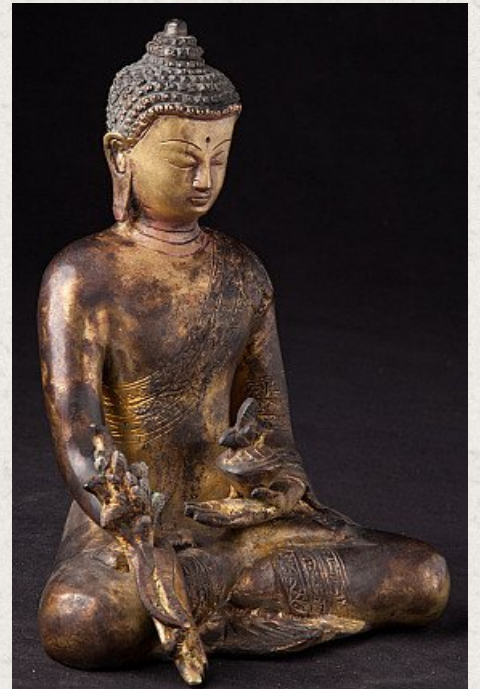

Bronze Medicine Buddha statue

- Material : bronze
- 22 cm high
- 17 cm wide and 13 cm deep
- Varada mudra
- Originating from Nepal
- Nr: J20

Asian art

Rielerweg 71-73

7416 ZB Deventer

The Netherlands

www.burmese-art.com

info@burmese-art.com

+31-6-22192241