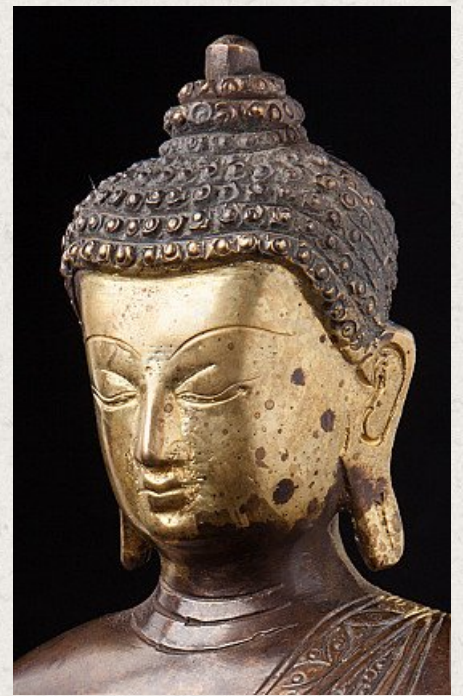

[See on website](#)