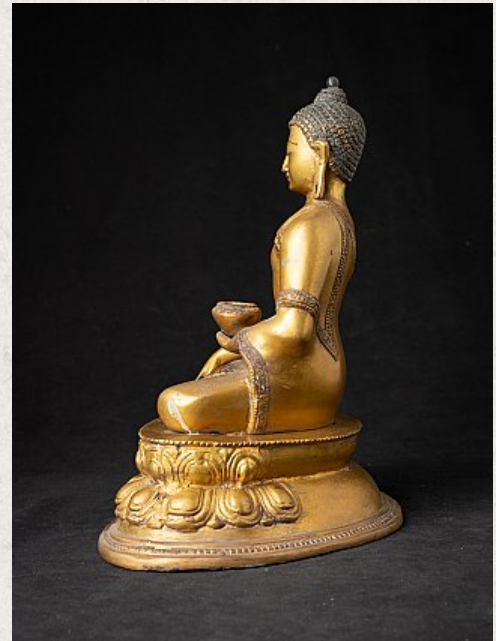

Nepali bronze Buddha statue

- Material : bronze
- 29,3 cm high
- 26,3 cm wide and 18,9 cm deep
- Bhumisparsha mudra
- Early 21st century
- Originating from Nepal
- Nr: J-846
- Price : 200 euro

Asian art

Rielerweg 71-73

7416 ZB Deventer

The Netherlands

www.burmese-art.com

info@burmese-art.com

+31-6-22192241