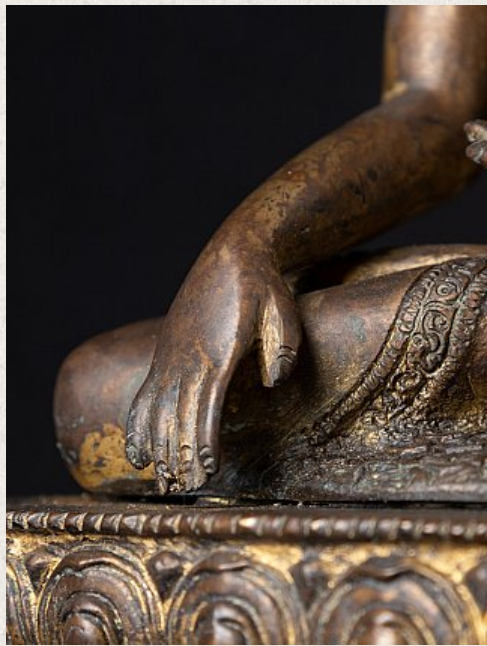

[See on website](#)