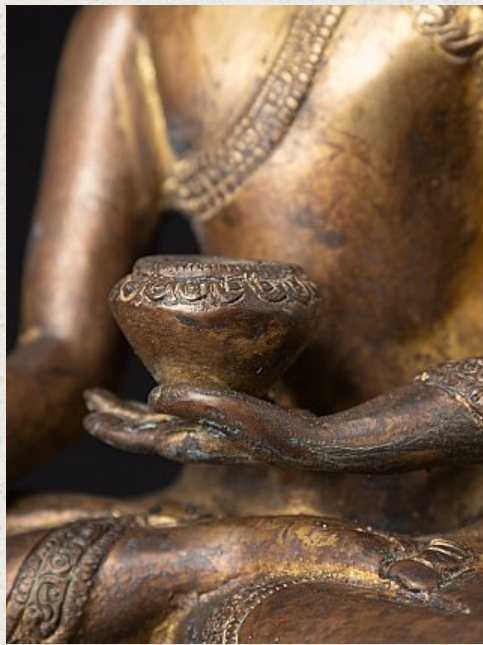

[See on website](#)