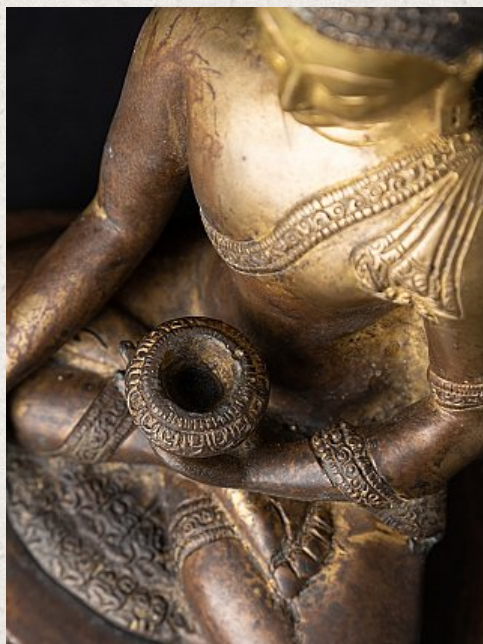

[See on website](#)