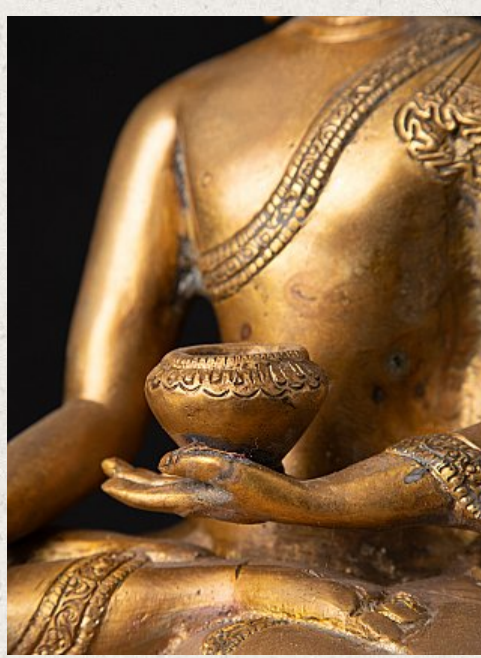

See on
website