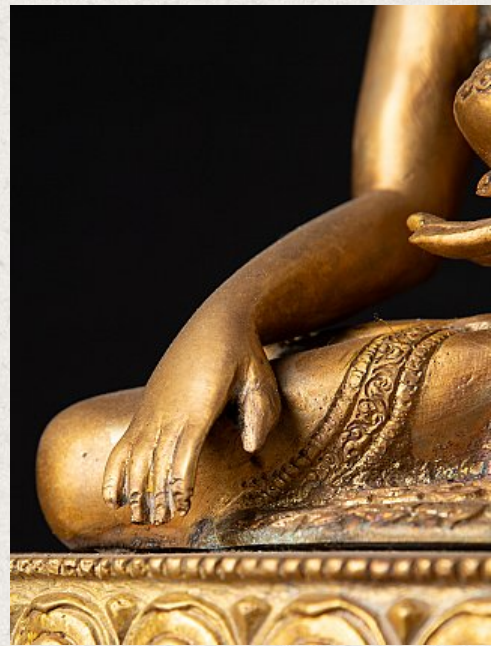

See on
website