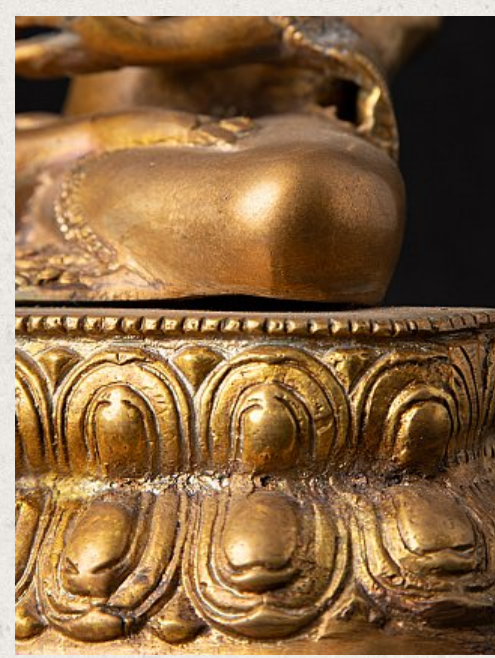

See on
website