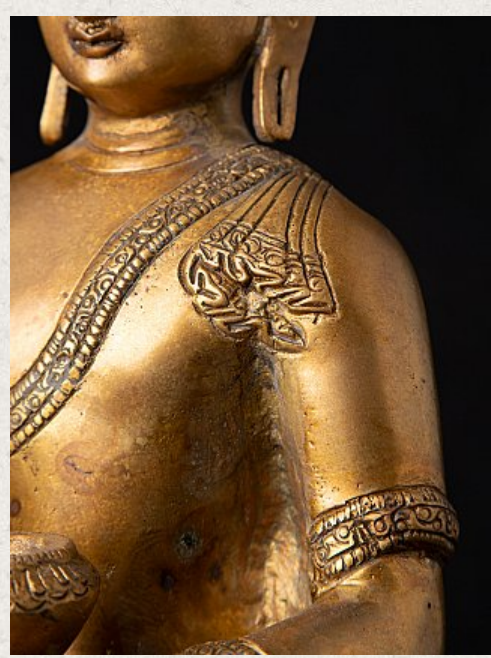

See on
website