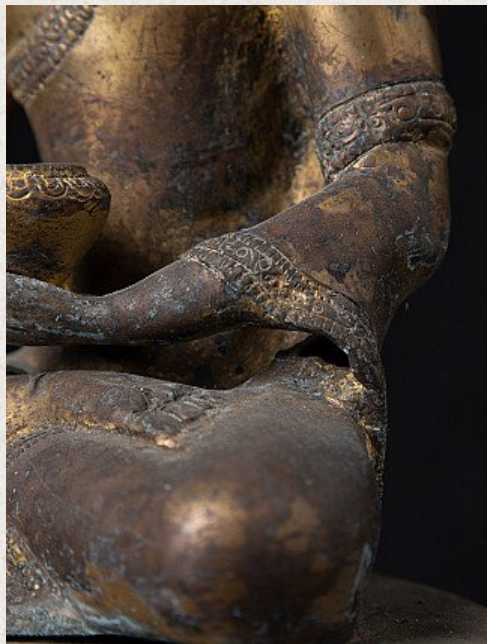

[See on website](#)