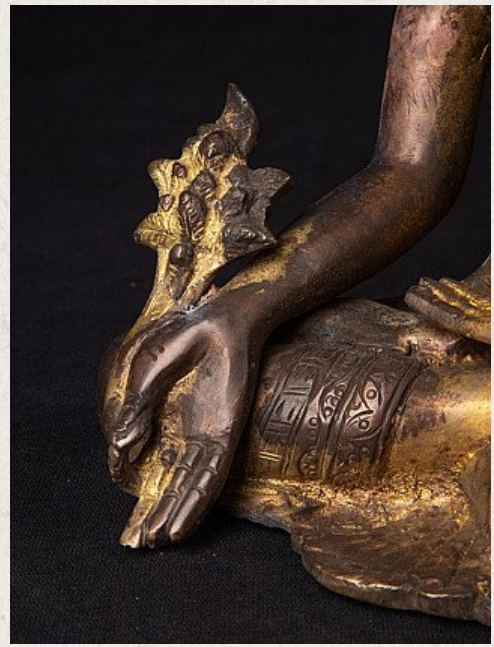

[See on website](#)