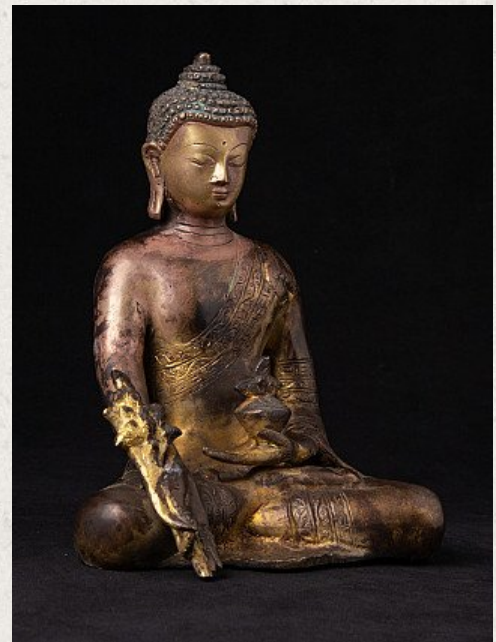

Bronze Nepali Medicine Buddha statue

- Material : bronze
- 22 cm high
- 16,7 cm wide and 12,5 cm deep
- Early 21st century
- Originating from Nepal
- Nr: J-704

Asian art

Rielerweg 71-73

7416 ZB Deventer

The Netherlands

www.burmese-art.com

info@burmese-art.com

+31-6-22192241