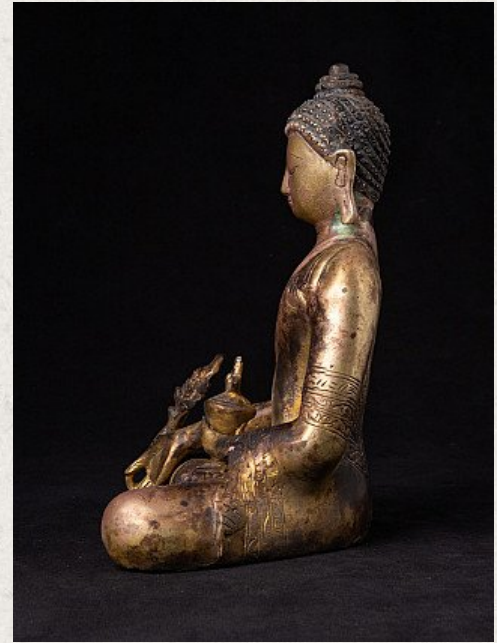

Bronze Nepali Medicine Buddha statue

- Material : bronze
- 21,9 cm high
- 16,8 cm wide and 12,7 cm deep
- Early 21st century
- Originating from Nepal
- Nr: J-703

Asian art

Rielerweg 71-73

7416 ZB Deventer

The Netherlands

www.burmese-art.com

info@burmese-art.com

+31-6-22192241