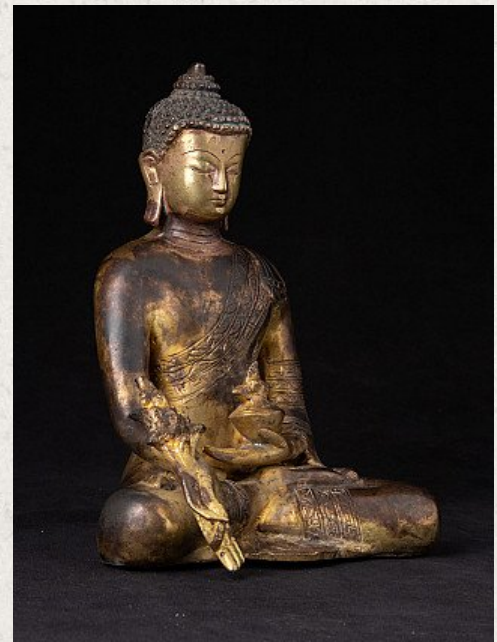

Bronze Medicine Buddha statue

- Material : bronze
- 21,5 cm high
- 16,5 cm wide and 12,5 cm deep
- Varada mudra
- Late 20th century
- Originating from Nepal
- Nr: J-601

Asian art

Rielerweg 71-73

7416 ZB Deventer

The Netherlands

www.burmese-art.com

info@burmese-art.com

+31-6-22192241