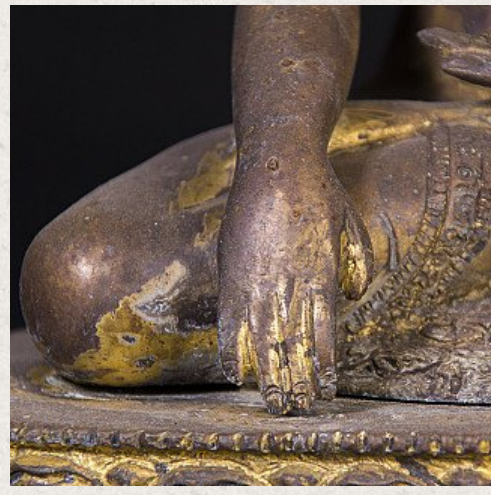

See on
website