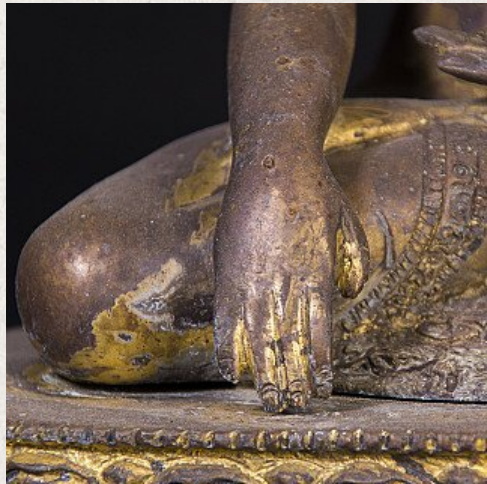

[See on website](#)