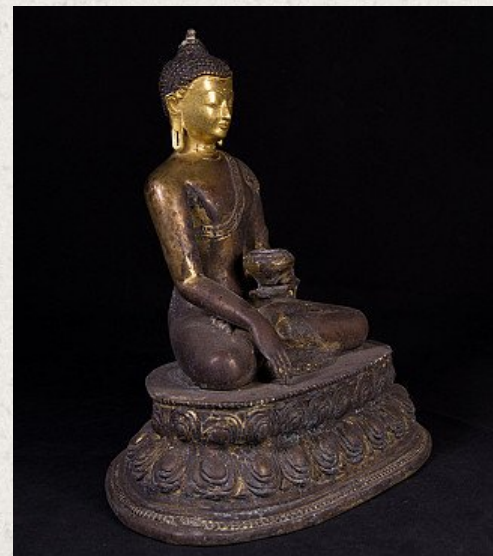

Old bronze Buddha statue

- Material : bronze
- 29 cm high
- 26 cm wide and 19 cm deep
- Bhumisparsha mudra
- Late 20th century
- Originating from Nepal
- Nr: J-500

Asian art

Rielerweg 71-73

7416 ZB Deventer

The Netherlands

www.burmese-art.com

info@burmese-art.com

+31-6-22192241