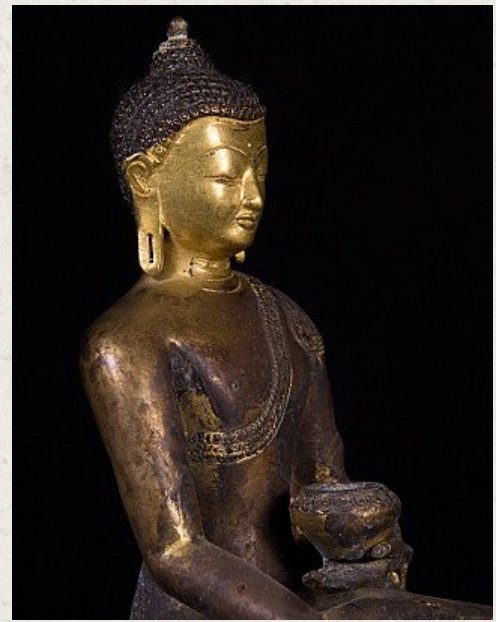

[See on website](#)