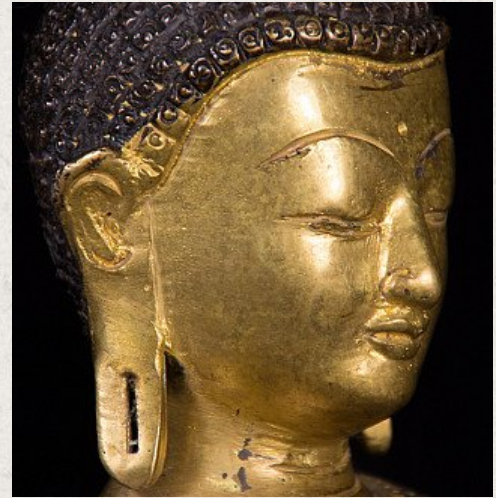

[See on website](#)