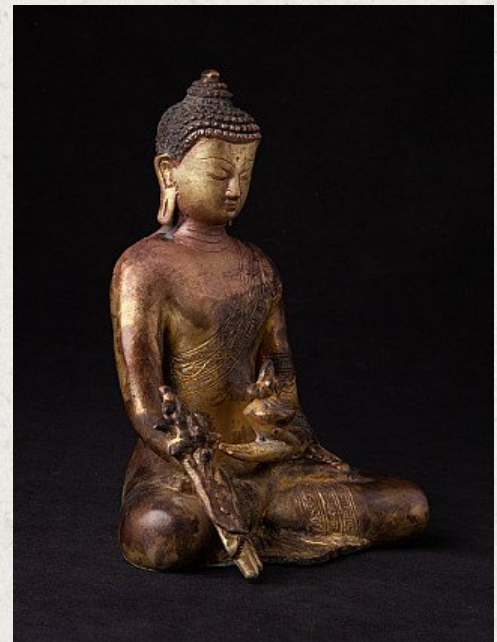

Bronze Medicine Buddha statue

- Material : bronze
- 22 cm high
- 16,6 cm wide and 12,8 cm deep
- A few years old
- Originating from Nepal
- Nr: J-381

Asian art

Rielerweg 71-73

7416 ZB Deventer

The Netherlands

www.burmese-art.com

info@burmese-art.com

+31-6-22192241