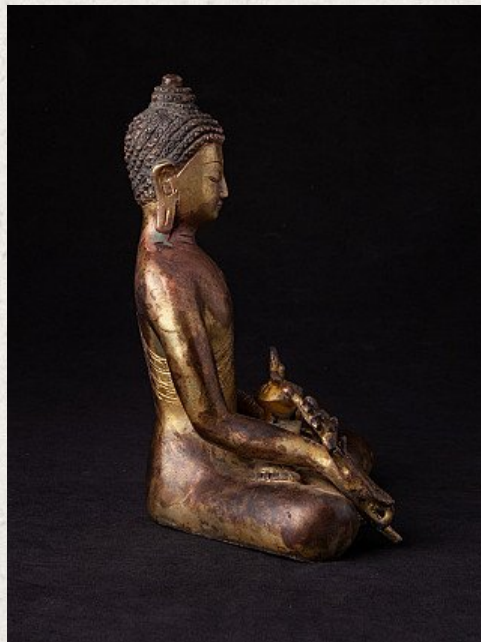

Bronze Medicine Buddha statue

- Material : bronze
- 22 cm high
- 16,6 cm wide and 12,8 cm deep
- A few years old
- Originating from Nepal
- Nr: J-381

Asian art

Rielerweg 71-73

7416 ZB Deventer

The Netherlands

www.burmese-art.com

info@burmese-art.com

+31-6-22192241