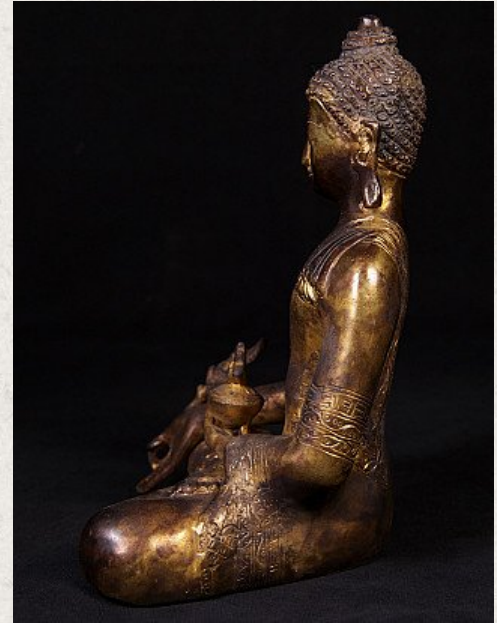

Old bronze Medicine Buddha statue

- Material : bronze
- 21,5 cm high
- 17 cm wide and 13 cm deep
- Varada mudra
- Late 20th century
- Originating from Nepal
- Nr: J-301

Asian art

Rielerweg 71-73

7416 ZB Deventer

The Netherlands

www.burmese-art.com

info@burmese-art.com

+31-6-22192241