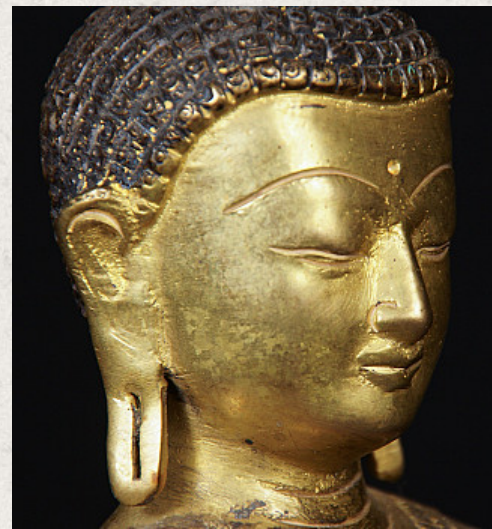

See on
website