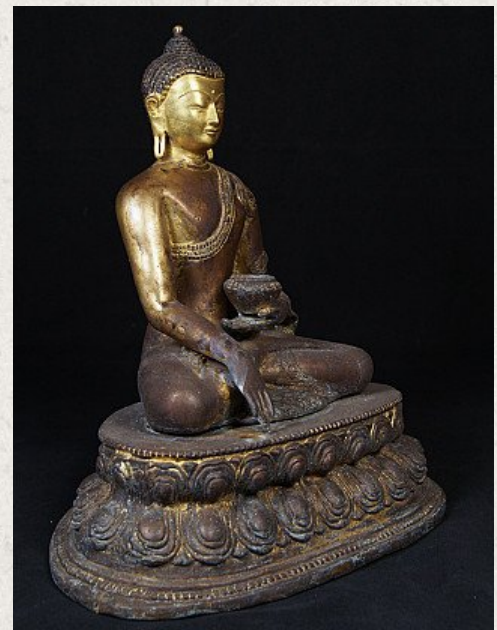

Old bronze Buddha statue

- Material : bronze
- 28 cm high
- 26,5 cm wide and 19 cm deep
- Bhumisparsha mudra
- Late 20th century
- Originating from Nepal
- Nr: J-300

Asian art

Rielerweg 71-73

7416 ZB Deventer

The Netherlands

www.burmese-art.com

info@burmese-art.com

+31-6-22192241