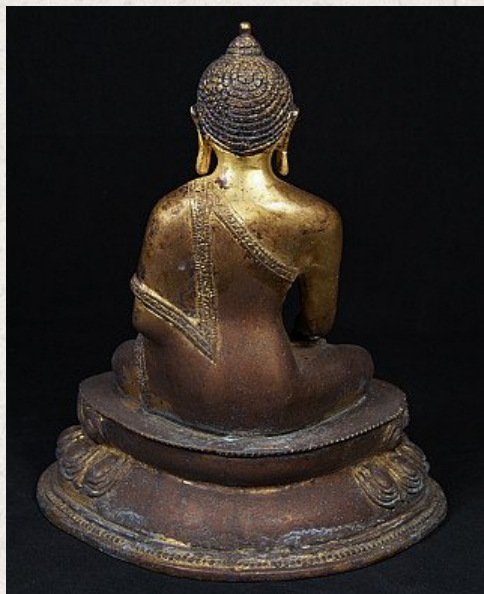

Old bronze Buddha statue

- Material : bronze
- 28 cm high
- 26,5 cm wide and 19 cm deep
- Bhumisparsha mudra
- Late 20th century
- Originating from Nepal
- Nr: J-300

Asian art

Rielerweg 71-73

7416 ZB Deventer

The Netherlands

www.burmese-art.com

info@burmese-art.com

+31-6-22192241