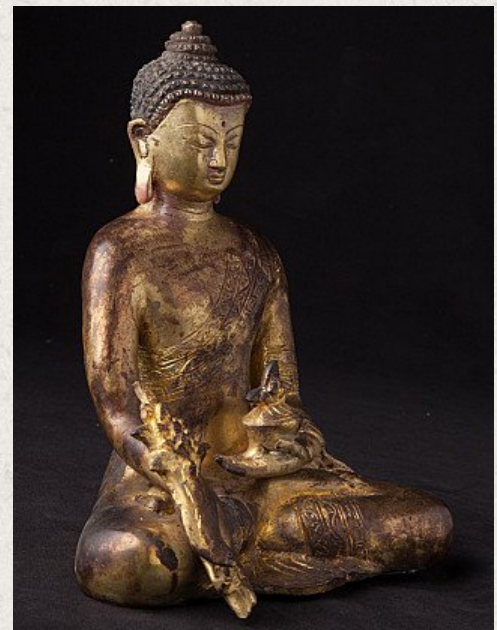

Bronze Medicine Buddha statue

- Material : bronze
- 21,5 cm high
- 17 cm wide and 13 cm deep
- Varada mudra
- Originating from Nepal
- Nr: J-16

Asian art

Rielerweg 71-73

7416 ZB Deventer

The Netherlands

www.burmese-art.com

info@burmese-art.com

+31-6-22192241