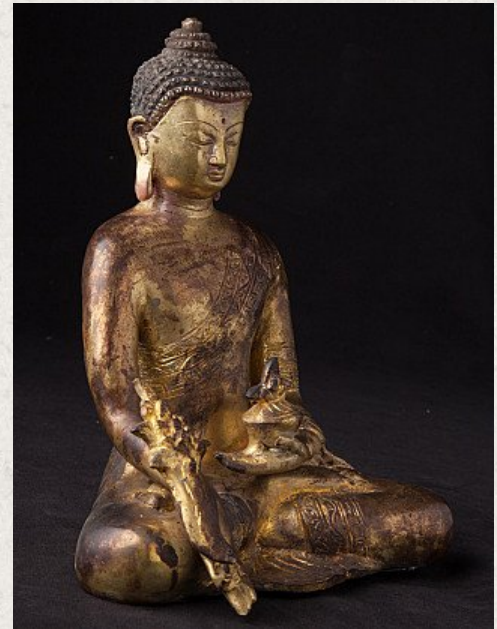

Bronze Medicine Buddha statue

- Material : bronze
- 21,5 cm high
- 17 cm wide and 13 cm deep
- Varada mudra
- Originating from Nepal
- Nr: J-16

Asian art

Rielerweg 71-73

7416 ZB Deventer

The Netherlands

www.burmese-art.com

info@burmese-art.com

+31-6-22192241