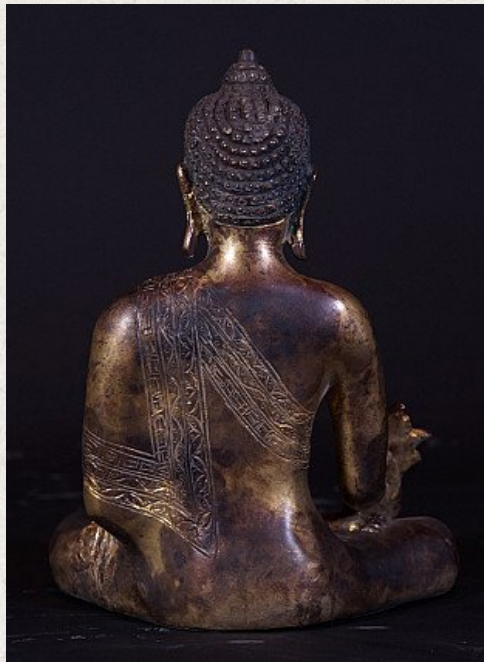

Bronze Medicine Buddha statue

- Material : bronze
- 21,5 cm high
- 16,5 cm wide
- Varada mudra
- Late 20th century
- Originating from India
- Nr: INDIA-02

Asian art

Rielerweg 71-73

7416 ZB Deventer

The Netherlands

www.burmese-art.com

info@burmese-art.com

+31-6-22192241