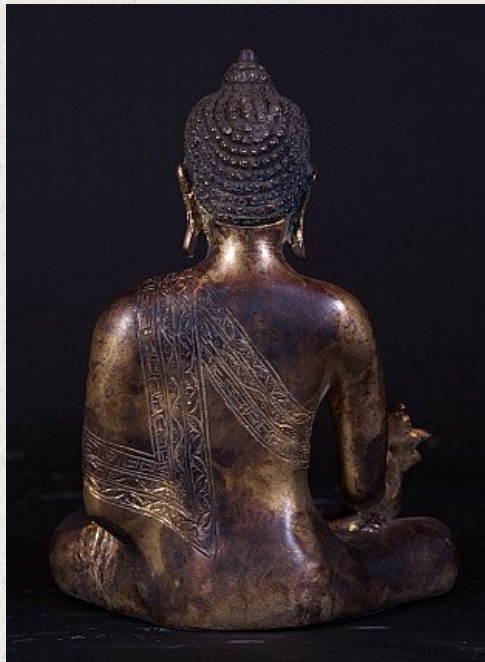

Bronze Medicine Buddha statue

- Material : bronze
- 21,5 cm high
- 16,5 cm wide
- Varada mudra
- Late 20th century
- Originating from India
- Nr: INDIA-02

Asian art

Rielerweg 71-73

7416 ZB Deventer

The Netherlands

www.burmese-art.com

info@burmese-art.com

+31-6-22192241