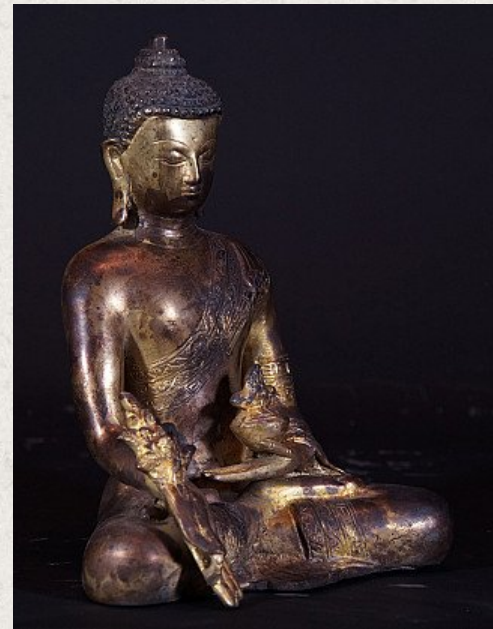

Bronze Medicine Buddha statue

- Material : bronze
- 21,5 cm high
- 16,5 cm wide
- Varada mudra
- Late 20th century
- Originating from India
- Nr: INDIA-02

Asian art

Rielerweg 71-73

7416 ZB Deventer

The Netherlands

www.burmese-art.com

info@burmese-art.com

+31-6-22192241