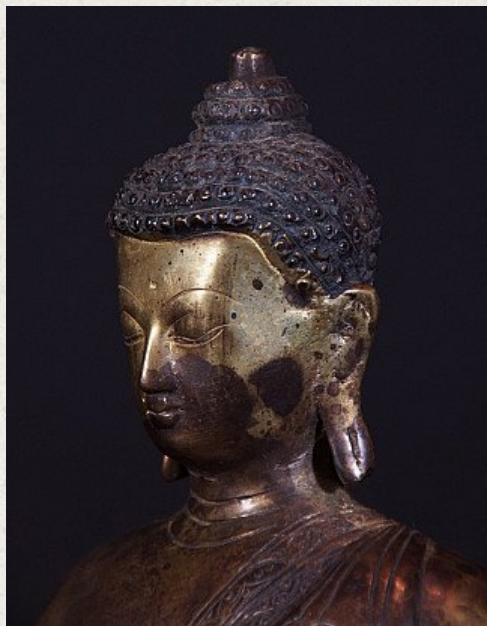

[See on website](#)