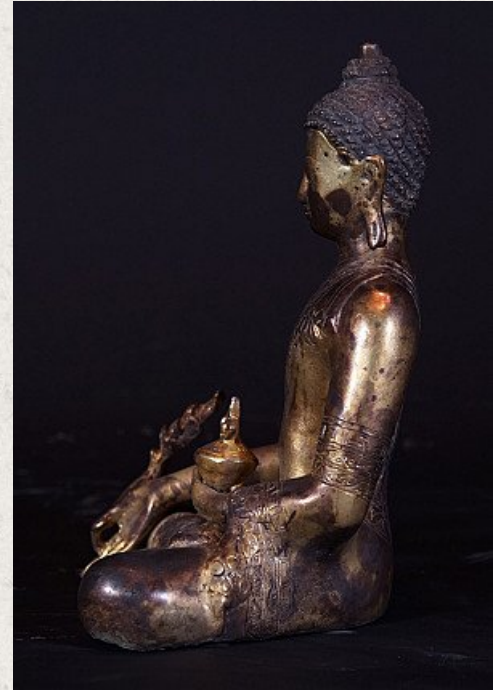

Bronze Medicine Buddha statue

- Material : bronze
- 21,5 cm high
- 16,5 cm wide
- Varada mudra
- Late 20th century
- Originating from India
- Nr: INDIA-02

Asian art

Rielerweg 71-73

7416 ZB Deventer

The Netherlands

www.burmese-art.com

info@burmese-art.com

+31-6-22192241